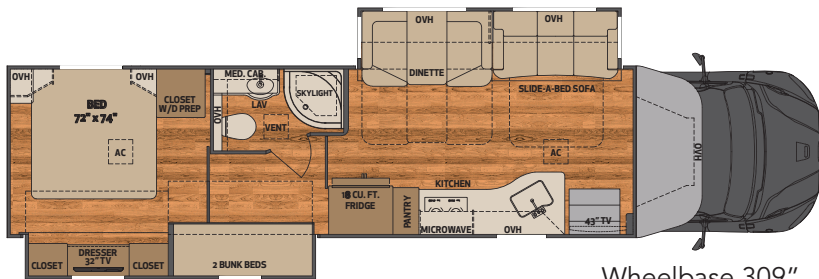

# THE *Renegade* VERONA AT A GLANCE

Exterior height	<b>12'10"</b>	Fuel capacity	<b>100 Gallons</b>
Exterior width	<b>99 1/4"</b>	Fresh water capacity	<b>150 Gallons</b>
Exterior length	<b>33' 11" - 40' 2"</b>	Grey water capacity	<b>75 Gallons</b>
Interior height	<b>84"</b>	Black water capacity	<b>75 Gallons</b>
Interior width	<b>95 1/2"</b>	DEF	<b>6 Gallons</b>

\*OH Cab bunk featured on inside and front cover, is an available option on the Verona.

Wheelbase 267"

**34VQB** 34' mid bath, 2 slides

Wheelbase 285"

**36VSB** 36' mid bath, 2 slides

Wheelbase 309"

**40VBH** 40' mid bath, 2 slides