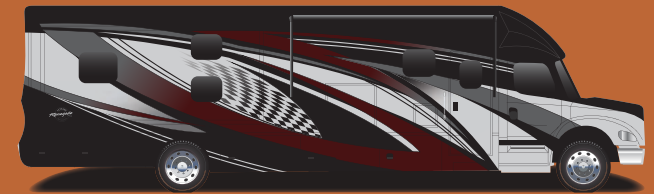

In celebration of 25 years, Renegade is offering a special 25th anniversary edition option of the Verona.

Special Features Include:

- 25th Anniversary Paint Scheme with Special Edition Logo
- Limited Edition Unit # Badge
- Chrome Compartment Door Handles
- Custom 25th Anniversary Mudflap
- Custom 25th Wheel Hub insert
- Embroidered Cab Seat Headrest
- 25th Anniversary Throw Pillows (2X)
- 25th Anniversary Slide Fascia badging
- 25th Anniversary Multiplex Badging
- Pair of 25th "Proud Owner" Hats and Soft Shell Jackets

(Limited Availability)