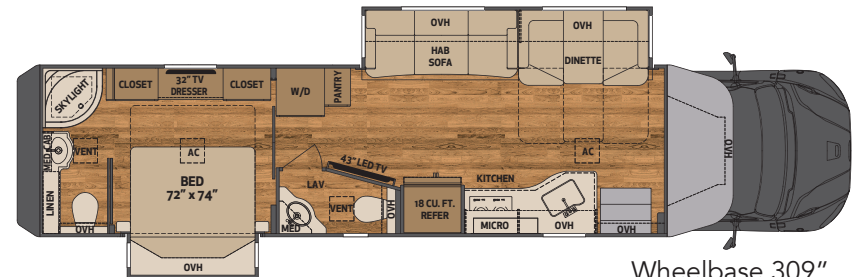

\*OH Cab bunk featured on inside and front cover, is an available option on the Verona.

Wheelbase 267"

**34VQB** 34' mid bath, 2 slides

Wheelbase 285"

**36VSB** 36' mid bath, 2 slides

Wheelbase 309"

**40VBH** 40' mid bath, 2 slides