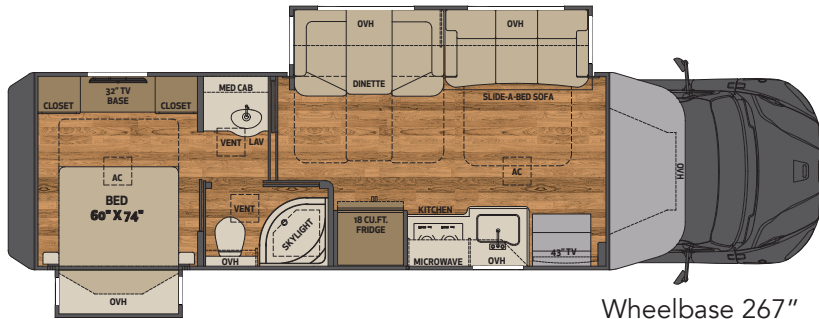

Wheelbase 267"

34VQB 34' mid bath, 2 slides