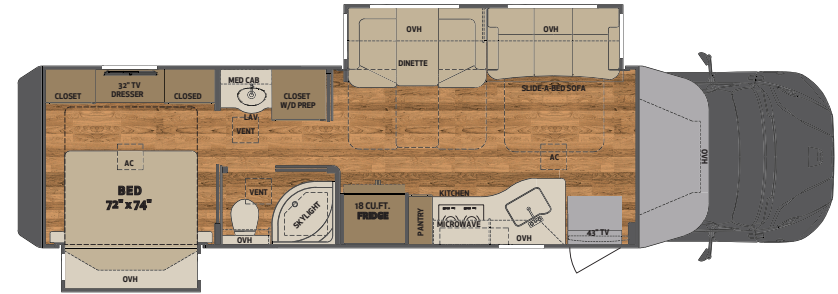

# THE *Renegade* VERONA AT A GLANCE

Exterior height	<b>12'10"</b>	Fuel capacity	<b>100 Gallons</b>
Exterior width	<b>99 1/4"</b>	Fresh water capacity	<b>150 Gallons</b>
Exterior length	<b>33' 11" - 40' 2"</b>	Grey water capacity	<b>75 Gallons</b>
Interior height	<b>84"</b>	Black water capacity	<b>75 Gallons</b>
Interior width	<b>95 1/2"</b>	DEF	<b>6 Gallons</b>

\*OH Cab bunk featured on inside and front cover, is an available option on the Verona.

Wheelbase 267"

**34VQB** 34' mid bath, 2 slides

Wheelbase 285"

**36VSB** 36' mid bath, 2 slides

Wheelbase 309"

**40VBH** 40' mid bath, 2 slides