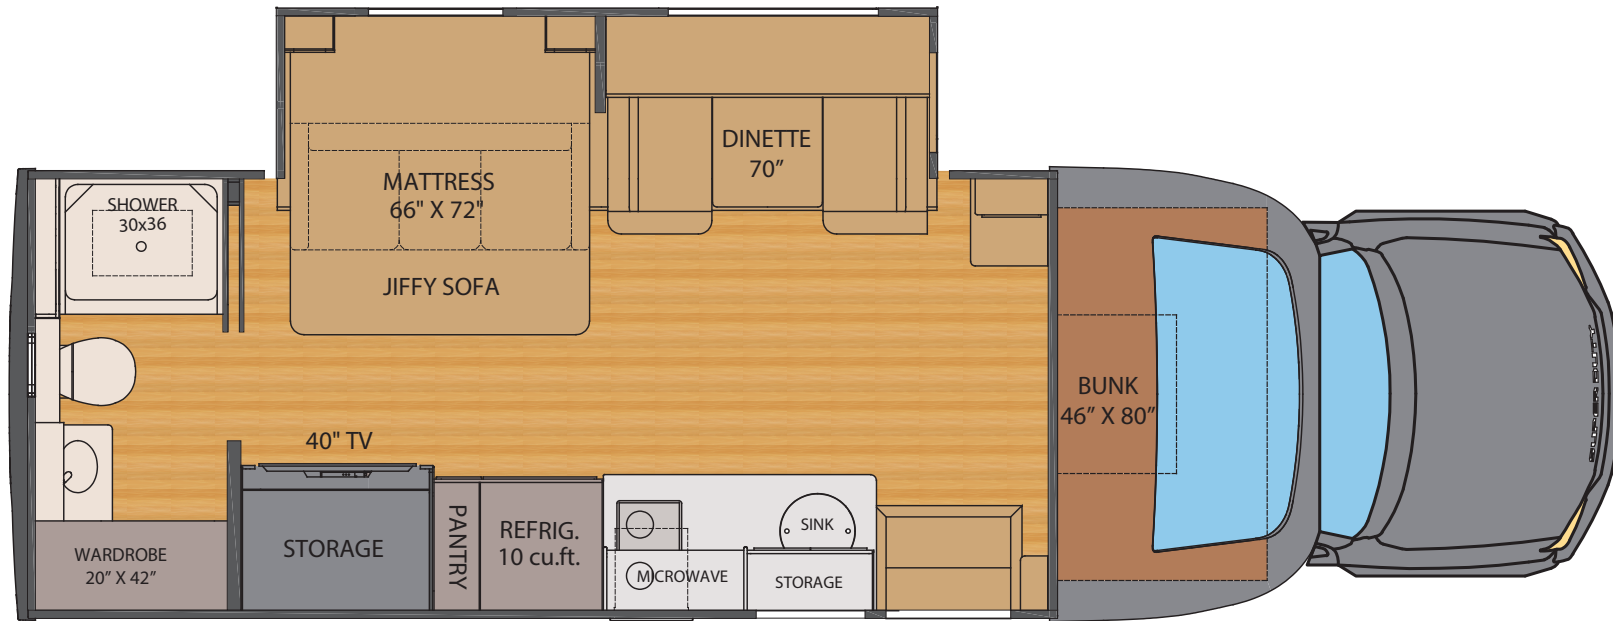

Featured to the right:

Shown here is our 30VRM floorplan with Cracked Pepper décor. The living area is newly redesigned with a contemporary style including modern white and light gray cabinetry and leather upholstery. The overhead bunk and murphy bed provide ample sleeping for you and your family.

THE *Renegade* VERACRUZ AT A GLANCE

Exterior height	12'1"	Fuel capacity	66.5 Gallons
Exterior width	99 1/4"	Fresh water capacity	75 Gallons
Exterior length	30' 5"	Grey water capacity	44 Gallons
Interior height	82"	Black water capacity	44 Gallons
Interior Width	95 1/2"	Def	7.4 Gallons

KEY FEATURES

- Power Stroke Diesel 6.7 liter engine with 330HP/825 lb. ft. torque
- TorqShift 10-speed automatic transmission
- Multiplex lighting system with color touch screen controller & Bluetooth app control
- 4x4 XLT trim package
- Driver assistance technology package
- Navigation System
- 12V, 10 cu. ft. compressor refrigerator
- Full paint color options
- Four-Point automatic hydraulic leveling system
- Electric lateral arm awning with integrated LED lights
- Maxx Air fans with rain sensors
- Solid hardwood cabinets & solid surface countertops