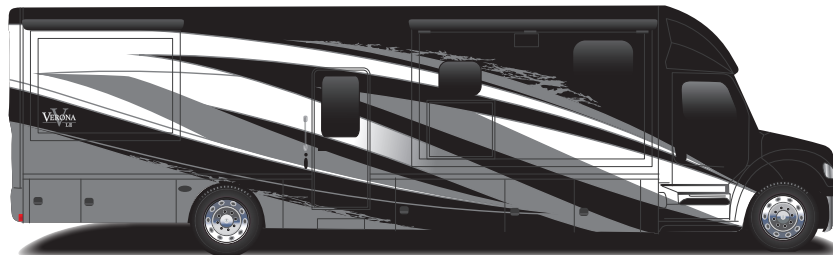

ANTHRACITE