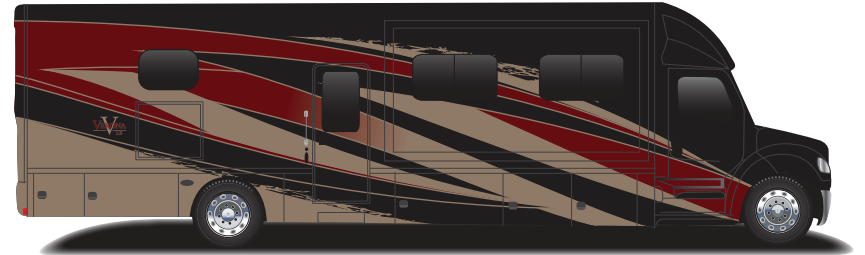

BLACKBERRY VINE

VANILLA FROST

SMOKEY TAUPE

RIVERSTONE

LATTE

ROUGE

ANTHRACITE

MARITIME