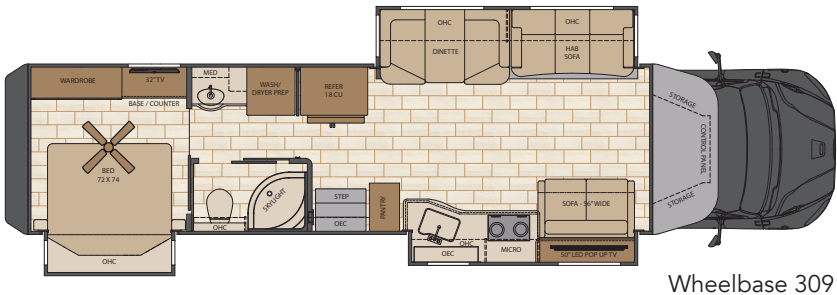

THE *Renegade* **VERONA** LE AT A GLANCE

Exterior height	12' 10"	Fuel capacity	100 Gallons
Exterior width	99 1/4"	Fresh water capacity	150 Gallons
Exterior length	37' 1" - 40' 2"	Grey water capacity	75 Gallons
Interior height	84"	Black water capacity	75 Gallons
Interior width	95 1/2"	DEF	6 Gallons

Wheelbase 285"

37LMB 37' mid bath, 3 slides

Wheelbase 285"

38LDG 38' mid bath, 3 slides

Wheelbase 309"

40LTS 40' mid bath, 3 slides

Wheelbase 309"

40LRB 40' bath and a half, 3 slides