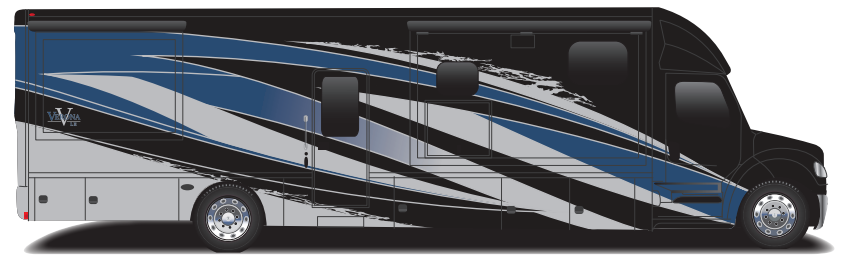

BLACKBERRY VINE

VANILLA FROST

SMOKEY TAUPE

RIVERSTONE

LATTE

ROUGE

ANTHRACITE

MARITIME