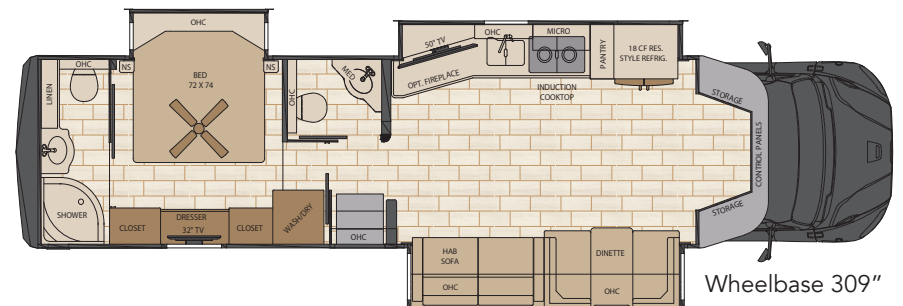

THE *Renegade* **VERONA** LE AT A GLANCE

Exterior height	12' 10"	Fuel capacity	100 Gallons
Exterior width	99 1/4"	Fresh water capacity	150 Gallons
Exterior length	37' 1" - 40' 2"	Grey water capacity	75 Gallons
Interior height	84"	Black water capacity	75 Gallons
Interior width	95 1/2"	DEF	6 Gallons

Wheelbase 285"

37LMB 37' mid bath, 3 slides

Wheelbase 285"

38LDG 38' mid bath, 3 slides

Wheelbase 309"

40LTS 40' mid bath, 3 slides

Wheelbase 309"

40LRB 40' bath and a half, 3 slides