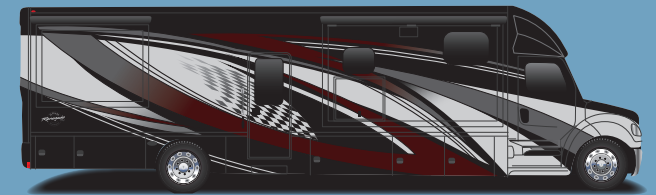

In celebration of 25 years, Renegade is offering a special 25th anniversary edition option of the Verona. LE

Special Features Include:

- 25th Anniversary Paint Scheme with Special Edition Logo
- Limited Edition Unit # Badge
- Custom 25th Anniversary Mudflap
- Custom 25th Wheel Hub insert
- Embroidered Cab Seat Headrest
- 25th Anniversary Throw Pillows (2X)
- 25th Anniversary Slide Fascia badging
- 25th Anniversary Multiplex Badging
- Pair of 25th "Proud Owner" Hats and Soft Shell Jackets

(Limited Availability)