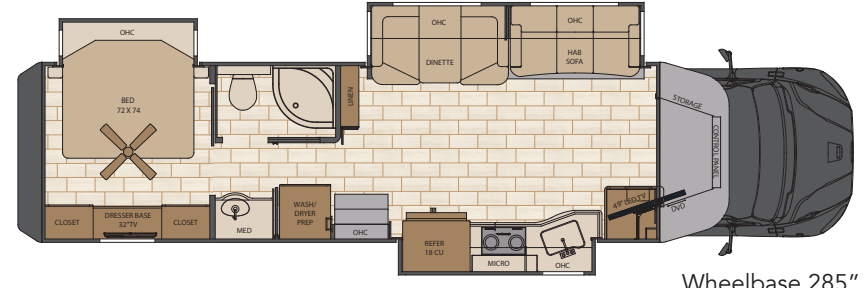

Wheelbase 285"

38LDG 38' mid bath, 3 slides