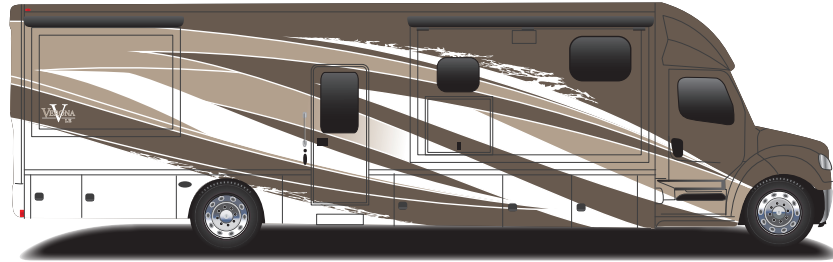

BLACKBERRY VINE

VANILLA FROST

SMOKEY TAUPE

RIVERSTONE

LATTE

ROUGE

ANTHRACITE

MARITIME