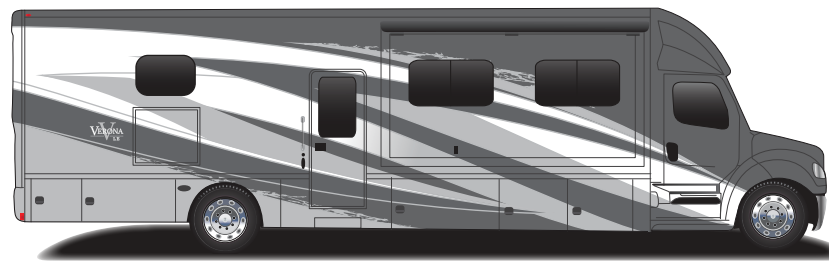

SNOWDRIFT

CAB/CHASSIS

Freightliner M2-106, 34,300 GVWR, 60,000 GCWR
 Cummins L9 360HP, 1,150 lb.ft. torque
 Allison TRV3200 electronic 6-speed transmission / dash shifter
 6 gallon diesel exhaust fluid (DEF tank, driver's side of cab)
 Air brakes with 4-wheel ABS and auto slack adjusters
 Trailer brake controller
 Airliner rear air suspension
 Aluminum automotive cab construction, designed & tested for occupant protection
 3-piece chrome front bumper w/ integrated fog lights
 Power driver/passenger windows and door locks
 Power/heated remote control mirrors
 Color rear and side view cameras
 Ultra Leather drv'r/psngr seats w/ heat, air ride pedestals and swivels
 Electronic cruise control
 Automotive cab carpet liner with matching floor mats
 Tilt and telescoping steering wheel
 Premium freightliner heat/sound insulation
 Freightliner safety assurance package includes: enhanced cruise control, lane guidance, electronic stability control, collision mitigation