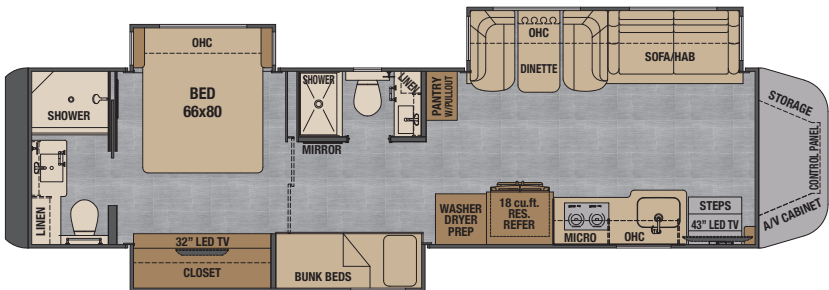

# THE *Renegade* **XL** AT A GLANCE

Exterior height	<b>13'</b>	Fuel capacity	<b>120 Gallons</b>
Exterior width	<b>99.25"</b>	Fresh water capacity	<b>150 Gallons</b>
Exterior length	<b>42'11" - 44'11"</b>	Grey water capacity	<b>75 Gallons</b>
Interior height	<b>84"</b>	Black water capacity	<b>75 Gallons</b>
Interior Width	<b>95.5"</b>		

**X43DB** 43' mid entry quad slide

**X45DBM** 45' mid entry, quad slide, bath & a half

**X45BBC** 45' front entry 3 slides

**X45QS** 45' mid entry & bath, rear closet quad slide

RIVERSTONE

SHIMMERING SAND

SMOKEY TAUPE