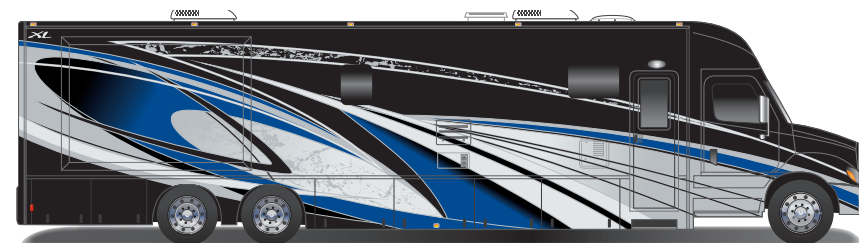

BLIZZARD

RUBY

COPPER CANYON

PEWTER

CHESTNUT

MARINE