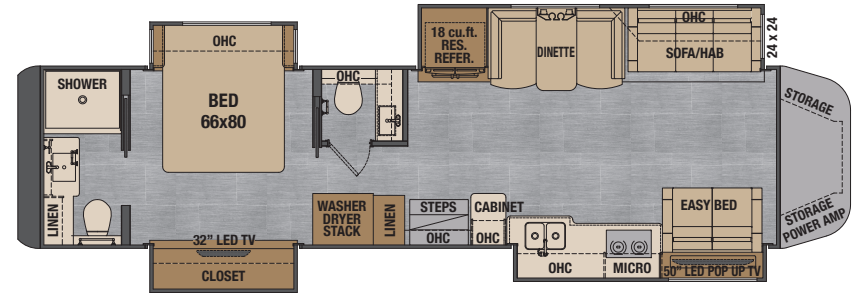

X45BBC 45' front entry 3 slides

X45QS 45' mid entry & bath, rear closet quad slide