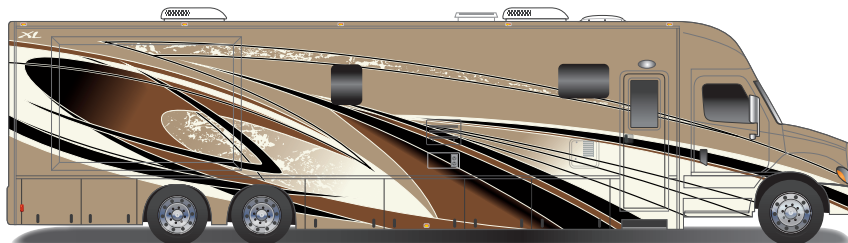

BLIZZARD

RUBY

COPPER CANYON

PEWTER

CHESTNUT

MARINE