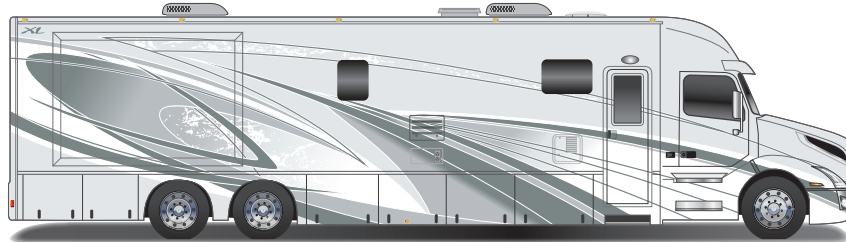

BLIZZARD

RUBY

COPPER CANYON

PEWTER

CHESTNUT

MARINE