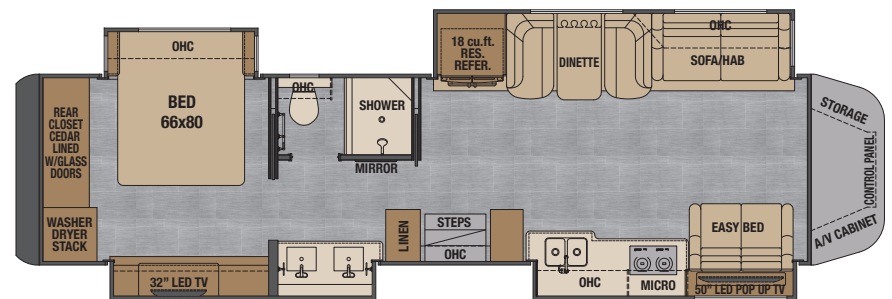

# THE *Renegade* **XL** AT A GLANCE

Exterior height	<b>13'</b>	Fuel capacity	<b>120 Gallons</b>
Exterior width	<b>99.25"</b>	Fresh water capacity	<b>150 Gallons</b>
Exterior length	<b>42'11" - 44'11"</b>	Grey water capacity	<b>75 Gallons</b>
Interior height	<b>84"</b>	Black water capacity	<b>75 Gallons</b>
Interior Width	<b>95.5"</b>		

**X43DB** 43' mid entry quad slide

**X45DBM** 45' mid entry, quad slide, bath & a half

**X45BBC** 45' front entry 3 slides

**X45QS** 45' mid entry & bath, rear closet quad slide

RIVERSTONE

SHIMMERING SAND

SMOKEY TAUPE