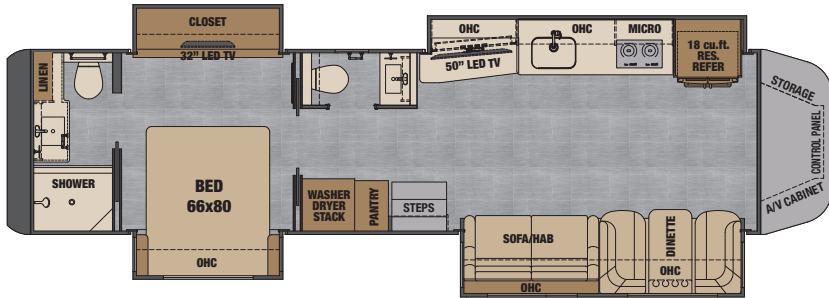

X45BBC 45' front entry 3 slides

X45QS 45' mid entry & bath, rear closet quad slide