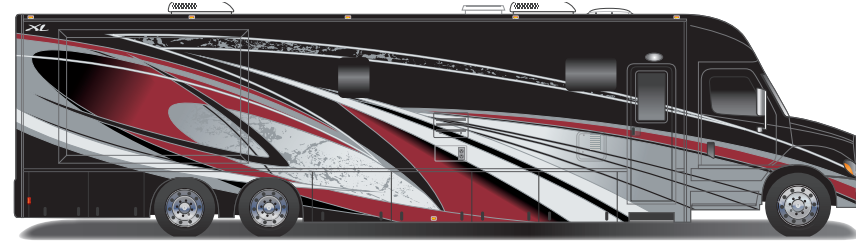

BLIZZARD

RUBY

COPPER CANYON

PEWTER

CHESTNUT

MARINE