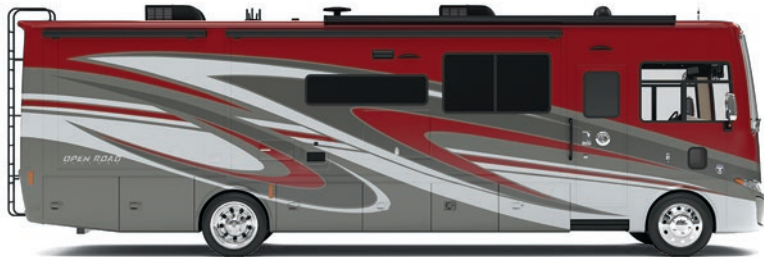

G8 BARCELONA