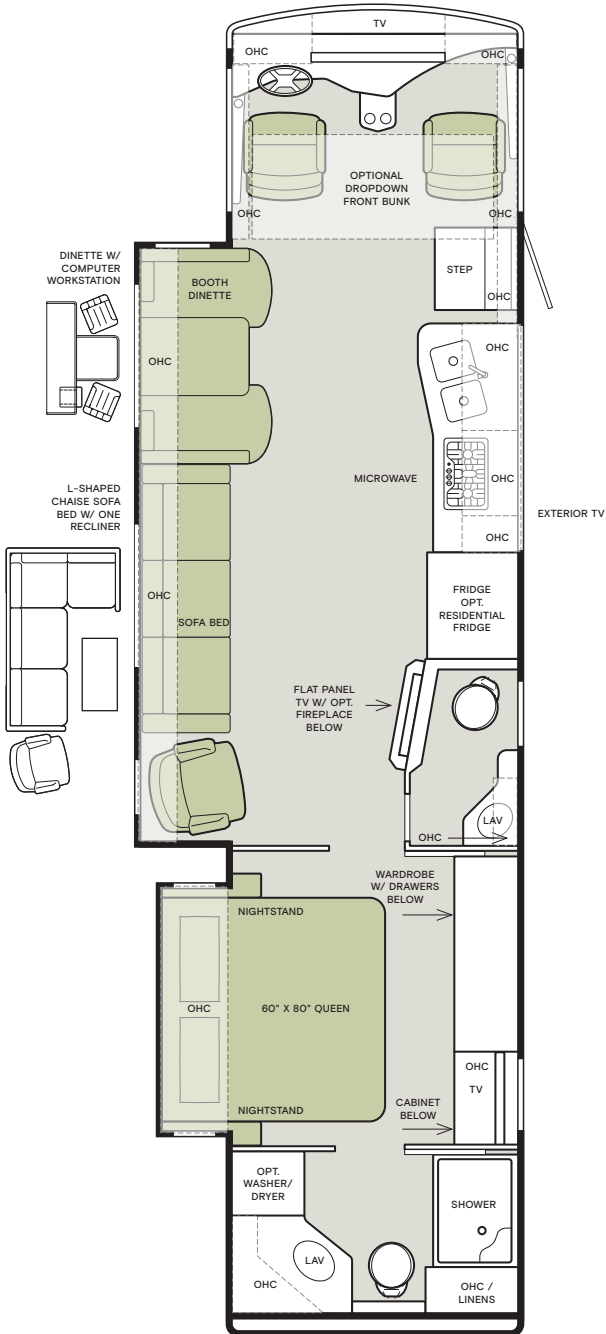

Clockwise from top: Cockpit and optional drop-down bunk; Ford steering wheel and dash; Passenger side sofa bed; Kitchen. All interiors shown are 34 PA with Mocha cabinets, City Shadow II décor.

NEW

These other top-of-the-line features set the Open Road apart.

Clockwise from top: Bathroom sink; Queen size memory foam bed; Shower; Optional stacked washer/dryer; Flat panel TV with optional fireplace. All interiors shown are 34 PA with Mocha cabinets, City Shadow II décor.

For a complete and up-to-date list of available options and specifications, visit tiffinmotorhomes.com.

32 SA

34 PA

36 LA

36 UA

Interior Décor

Make your experience on the road all your own. Express yourself by choosing the interior appointments such as cabinet finishes, flooring, and décor ensembles for every part of your motorhome. In the 2021 Open Road Allegro, you'll be able to go in style no matter where you go.