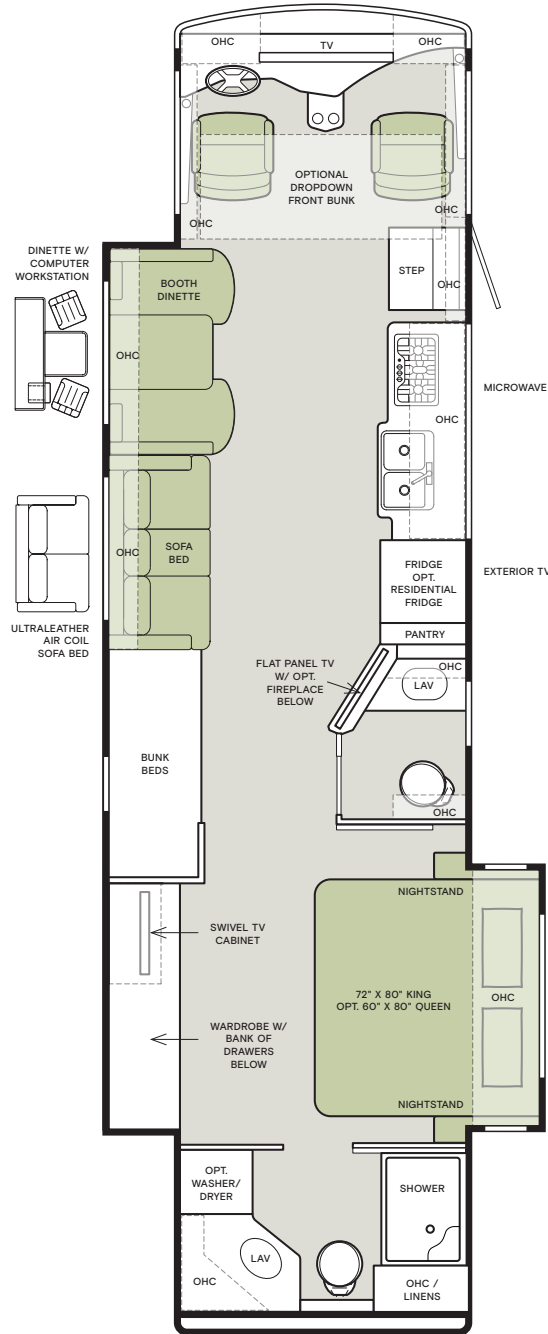

Clockwise from top: Cockpit and optional drop-down bunk; Ford steering wheel and dash; Passenger side sofa bed; Kitchen. All interiors shown are 34 PA with Mocha cabinets, City Shadow II décor.

NEW

These other top-of-the-line features set the Open Road apart.

Clockwise from top: Bathroom sink; Queen size memory foam bed; Shower; Optional stacked washer/dryer; Flat panel TV with optional fireplace. All interiors shown are 34 PA with Mocha cabinets, City Shadow II décor.

For a complete and up-to-date list of available options and specifications, visit tiffinmotorhomes.com.

32 SA

34 PA

36 LA

36 UA

Interior Décor

Make your experience on the road all your own. Express yourself by choosing the interior appointments such as cabinet finishes, flooring, and décor ensembles for every part of your motorhome. In the 2021 Open Road Allegro, you'll be able to go in style no matter where you go.