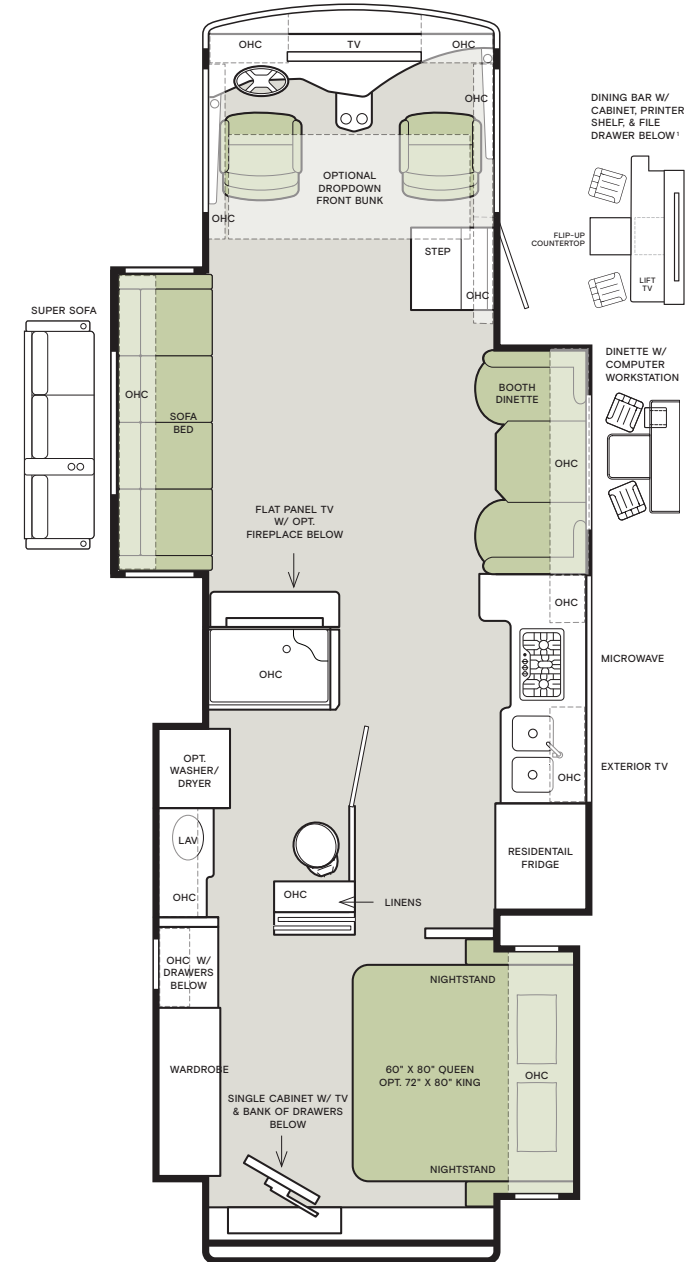

Clockwise from top: Cockpit and optional drop-down bunk; Ford steering wheel and dash; Passenger side sofa bed; Kitchen. All interiors shown are 34 PA with Mocha cabinets, City Shadow II décor.

NEW

These other top-of-the-line features set the Open Road apart.

Clockwise from top: Bathroom sink; Queen size memory foam bed; Shower; Optional stacked washer/dryer; Flat panel TV with optional fireplace. All interiors shown are 34 PA with Mocha cabinets, City Shadow II décor.

If optional furniture combinations are selected, window locations may vary from diagram shown.

All options may not be available in every model. Because of progressive improvements and specifications, standard and optional equipment are subject to change without notice or obligation.

For a complete and up-to-date list of available options and specifications, visit tiffinmotorhomes.com.

32 SA

34 PA

36 LA

36 UA

Interior Décor

Make your experience on the road all your own. Express yourself by choosing the interior appointments such as cabinet finishes, flooring, and décor ensembles for every part of your motorhome. In the 2021 Open Road Allegro, you'll be able to go in style no matter where you go.