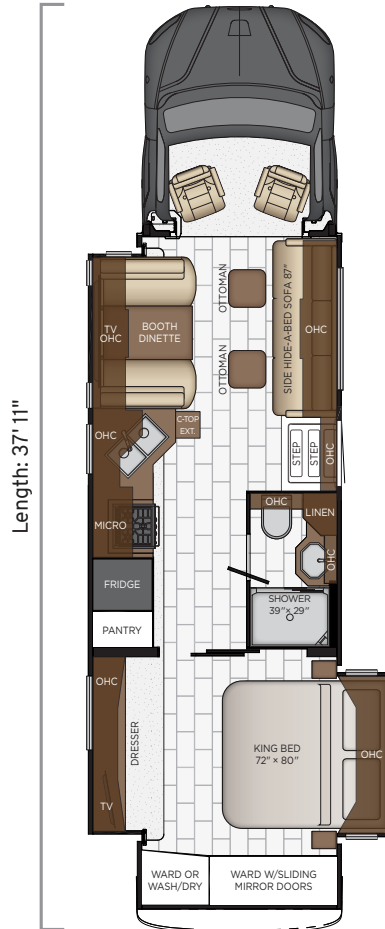

## 3746

Length	37'11"
Width	101.5"
App. Overall Height	13'0"
Interior Width	95.5"
Interior Height	83"
Grey Tank	60 gal.
Sewage Tank	40 gal.
Water Tank	150 gal.
Propane Tank	32 gal.
Furnace	40,000 btu