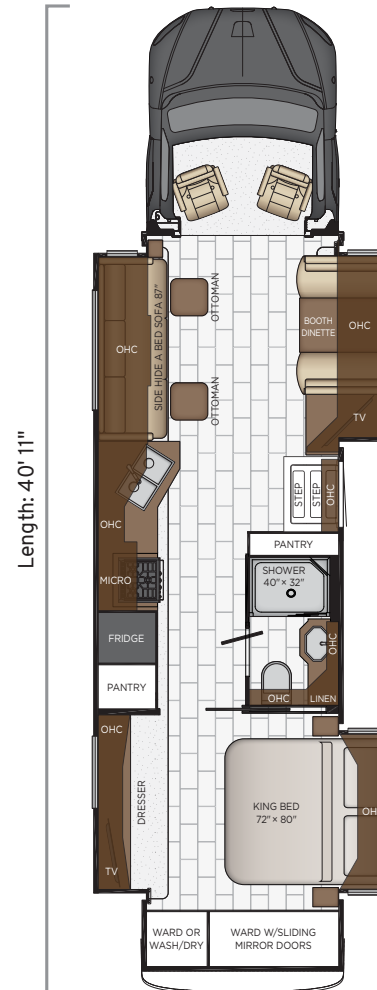

4061

Length	40'11"
Width	101.5"
App. Overall Height	13'0"
Interior Width	95.5"
Interior Height	83"
Grey Tank	60 gal.
Sewage Tank	40 gal.
Water Tank	150 gal.
Propane Tank	32 gal.
Furnace	40,000 btu