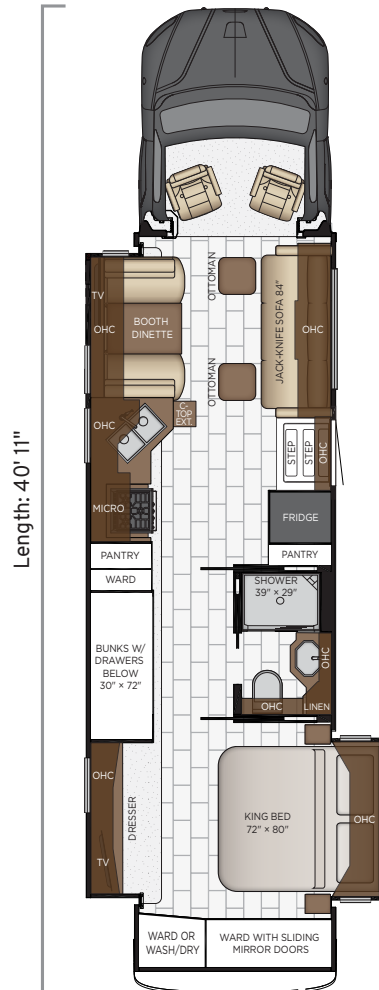

Floor Plans

4058

Length	40'11"
Width	101.5"
App. Overall Height	13'0"
Interior Width	95.5"
Interior Height	83"
Grey Tank	60 gal.
Sewage Tank	40 gal.
Water Tank	150 gal.
Propane Tank	32 gal.
Furnace	40,000 btu