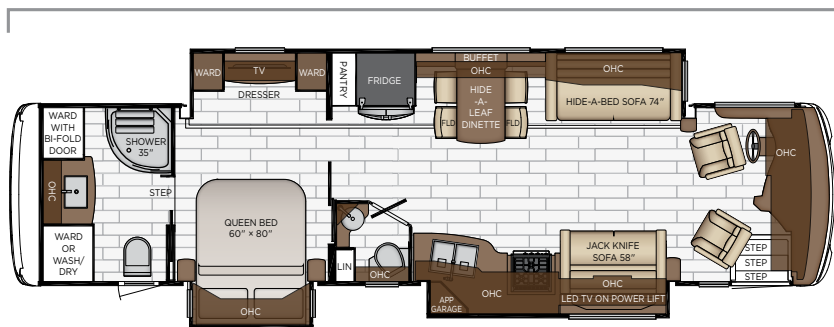

3717	Length	37' 11"	Grey Tank	75 gal.
	Width	101.5"	Sewage Tank	55 gal.
	App. Overall Height	13' 01"	Water Tank	105 gal.
	Interior Width	95.5"	Propane Tank	22 gal.
	Interior Height	83"	Furnace	50,000 btu

Length: 37' 11"

3736	Length	37' 11"	Grey Tank	75 gal.
	Width	101.5"	Sewage Tank	55 gal.
	App. Overall Height	13' 01"	Water Tank	105 gal.
	Interior Width	95.5"	Propane Tank	22 gal.
	Interior Height	83"	Furnace	50,000 btu

Length: 40' 09"