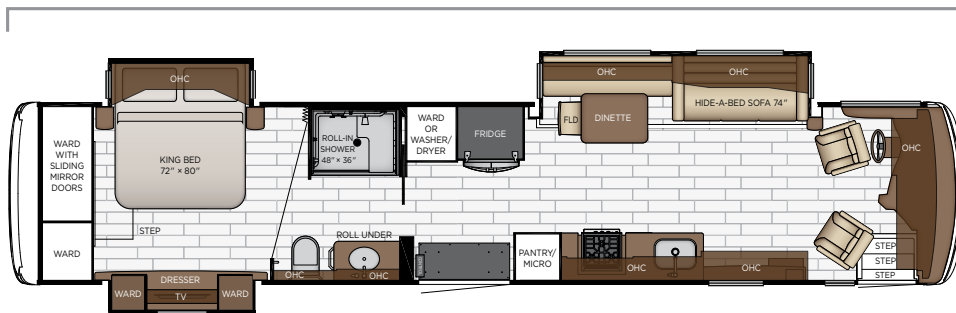

DUTCH STAR FLOOR PLANS

Length: 40' 09"

4081

Length	40' 09"	Grey Tank	75 gal.
Width	101.5"	Sewage Tank	55 gal.
App. Overall Height	13' 01"	Water Tank	105 gal.
Interior Width	95.5"	Propane Tank	22 gal.
Interior Height	83"	Furnace	50,000 btu

Length: 43' 09"

4310

Length	43' 09"	Grey Tank	75 gal.
Width	101.5"	Sewage Tank	55 gal.
App. Overall Height	13' 01"	Water Tank	105 gal.
Interior Width	95.5"	Propane Tank	22 gal.
Interior Height	83"	Furnace	85,000 btu

Length: 43' 09"

4311

Length	43' 09"	Grey Tank	75 gal.
Width	101.5"	Sewage Tank	55 gal.
App. Overall Height	13' 01"	Water Tank	105 gal.
Interior Width	95.5"	Propane Tank	22 gal.
Interior Height	83"	Furnace	50,000 btu

Length: 43' 09"

4326

Length	43' 09"	Grey Tank	75 gal.
Width	101.5"	Sewage Tank	55 gal.
App. Overall Height	13' 01"	Water Tank	105 gal.
Interior Width	95.5"	Propane Tank	22 gal.
Interior Height	83"	Furnace	50,000 btu