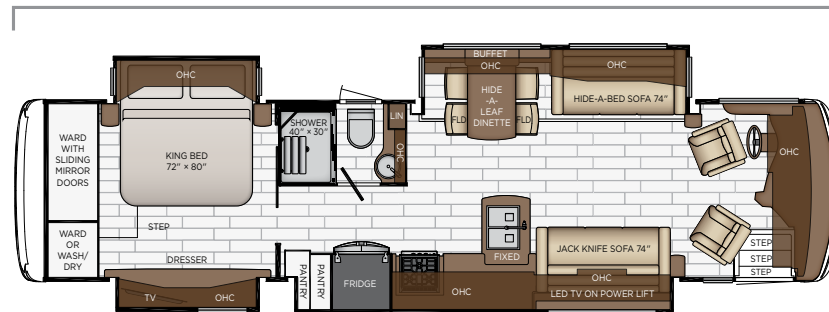

DUTCH STAR FLOOR PLANS

Length: 37' 11"

3709	Length	37' 11"	Grey Tank	75 gal.
	Width	101.5"	Sewage Tank	55 gal.
	App. Overall Height	13' 01"	Water Tank	105 gal.
	Interior Width	95.5"	Propane Tank	22 gal.
	Interior Height	83"	Furnace	50,000 btu

Length: 37' 11"

3717	Length	37' 11"	Grey Tank	75 gal.
	Width	101.5"	Sewage Tank	55 gal.
	App. Overall Height	13' 01"	Water Tank	105 gal.
	Interior Width	95.5"	Propane Tank	22 gal.
	Interior Height	83"	Furnace	50,000 btu

Length: 37' 11"

3736	Length	37' 11"	Grey Tank	75 gal.
	Width	101.5"	Sewage Tank	55 gal.
	App. Overall Height	13' 01"	Water Tank	105 gal.
	Interior Width	95.5"	Propane Tank	22 gal.
	Interior Height	83"	Furnace	50,000 btu

Length: 40' 09"

4020	Length	37' 11"	Grey Tank	75 gal.
	Width	101.5"	Sewage Tank	55 gal.
	App. Overall Height	13' 01"	Water Tank	105 gal.
	Interior Width	95.5"	Propane Tank	22 gal.
	Interior Height	83"	Furnace	50,000 btu