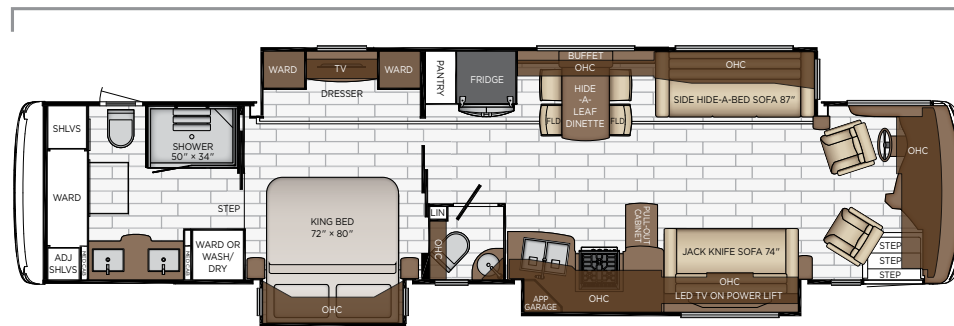

4369

Length	43' 09"	Grey Tank	75 gal.
Width	101.5"	Sewage Tank	55 gal.
App. Overall Height	13' 01"	Water Tank	105 gal.
Interior Width	95.5"	Propane Tank	22 gal.
Interior Height	83"	Furnace	50,000 btu