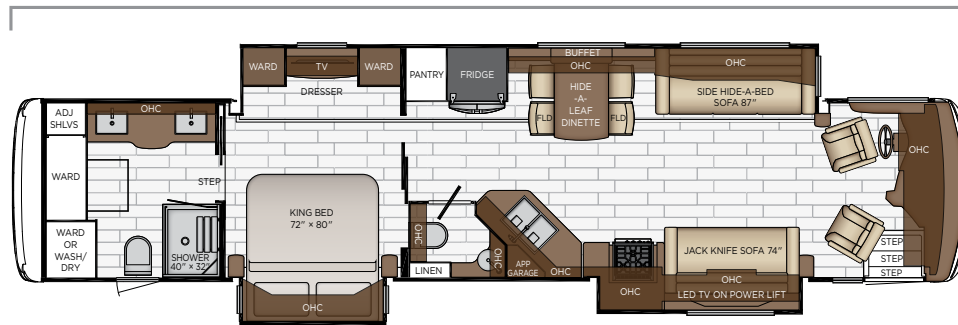

DUTCH STAR FLOOR PLANS

Length: 43' 09"

4328

Length	43' 09"	Grey Tank	75 gal.
Width	101.5"	Sewage Tank	55 gal.
App. Overall Height	13' 01"	Water Tank	105 gal.
Interior Width	95.5"	Propane Tank	22 gal.
Interior Height	83"	Furnace	50,000 btu

Length: 43' 09"