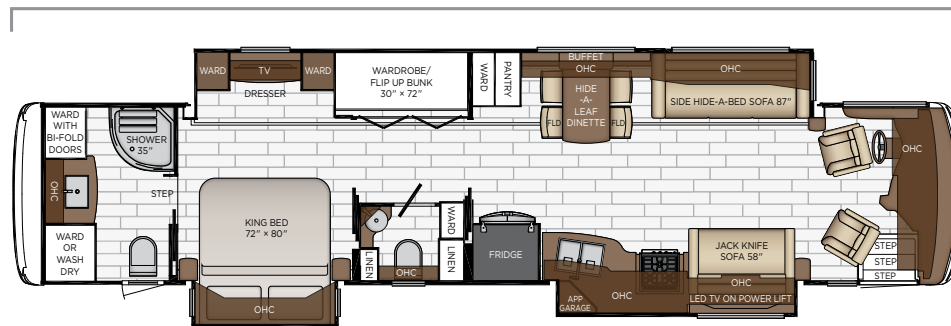

4311

Length	43' 09"	Grey Tank	75 gal.
Width	101.5"	Sewage Tank	55 gal.
App. Overall Height	13' 01"	Water Tank	105 gal.
Interior Width	95.5"	Propane Tank	22 gal.
Interior Height	83"	Furnace	50,000 btu

Length: 43' 09"