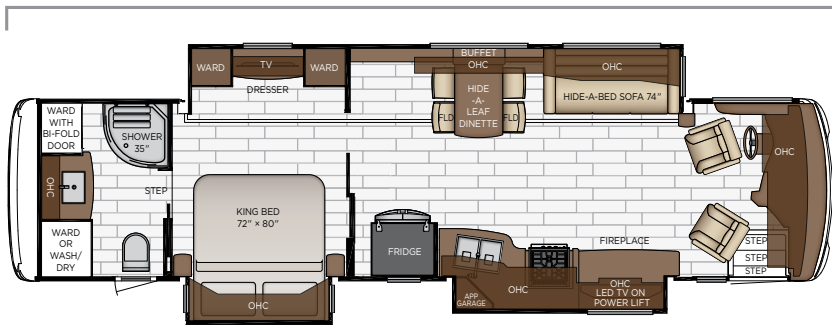

WYLIE INTERIOR

a. Furniture/Fabric b. Flooring c. Counter Top

*Available in High Gloss or Matte Finish

DUTCH STAR FLOOR PLANS

Length: 37' 11"

3709	Length	37' 11"	Grey Tank	75 gal.
	Width	101.5"	Sewage Tank	55 gal.
	App. Overall Height	13' 01"	Water Tank	105 gal.
	Interior Width	95.5"	Propane Tank	22 gal.
	Interior Height	83"	Furnace	50,000 btu