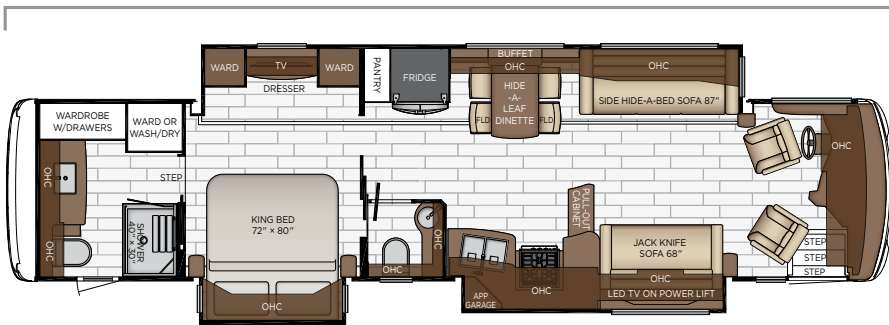

DUTCH STAR FLOOR PLANS

Length: 40' 09"

4081

Length	40' 09"	Grey Tank	75 gal.
Width	101.5"	Sewage Tank	55 gal.
App. Overall Height	13' 01"	Water Tank	105 gal.
Interior Width	95.5"	Propane Tank	22 gal.
Interior Height	83"	Furnace	50,000 btu

Length: 43' 09"