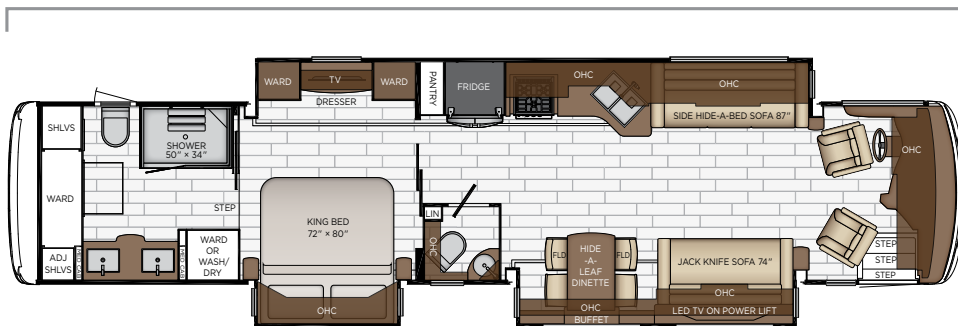

4363

Length	43' 09"	Grey Tank	75 gal.
Width	101.5"	Sewage Tank	55 gal.
App. Overall Height	13' 01"	Water Tank	105 gal.
Interior Width	95.5"	Propane Tank	22 gal.
Interior Height	83"	Furnace	50,000 btu

Length: 43' 09"