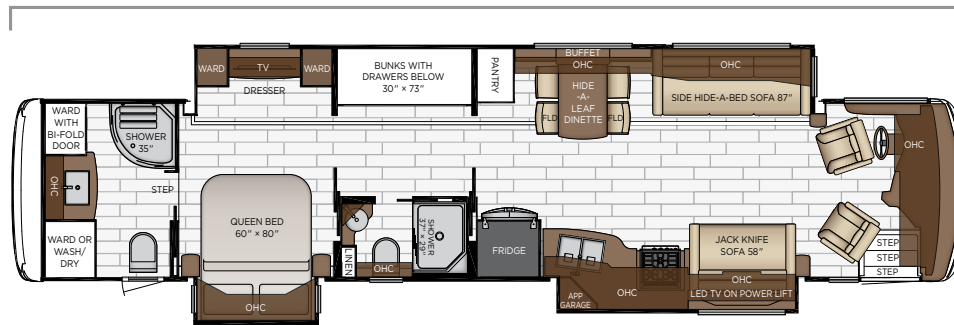

4310

Length	43' 09"	Grey Tank	75 gal.
Width	101.5"	Sewage Tank	55 gal.
App. Overall Height	13' 01"	Water Tank	105 gal.
Interior Width	95.5"	Propane Tank	22 gal.
Interior Height	83"	Furnace	85,000 btu

Length: 43' 09"