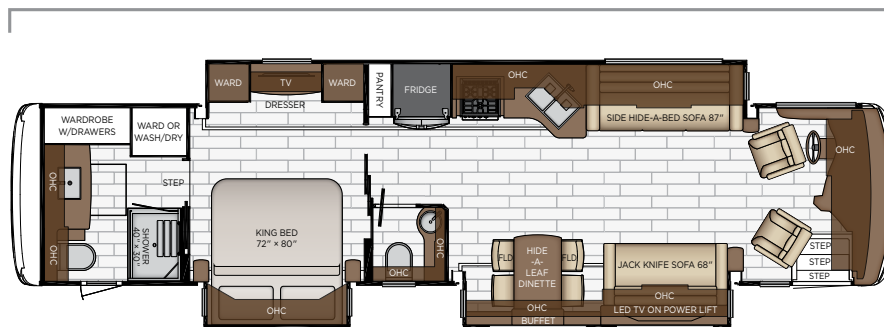

4020	Length	37' 11"	Grey Tank	75 gal.
	Width	101.5"	Sewage Tank	55 gal.
	App. Overall Height	13' 01"	Water Tank	105 gal.
	Interior Width	95.5"	Propane Tank	22 gal.
	Interior Height	83"	Furnace	50,000 btu