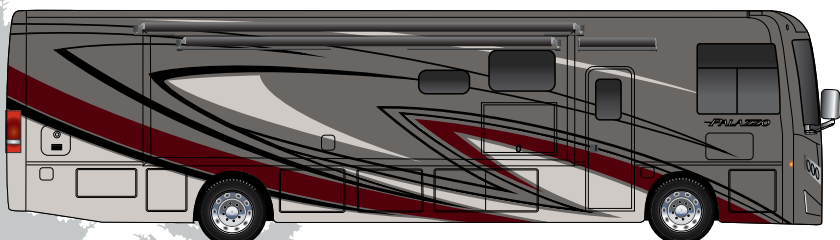

CRYSTAL DOWNS

PACIFIC DUNES

RIVIERA

WINGED FOOT

Options Available on
Select Floor Plans:

OPTIONAL 67" JACKKNIFE SOFA

OPTIONAL 67" THEATER SEATS

OPTIONAL 74" JACKKNIFE SOFA

PALAZZO®

Featured Highlights

CONSTRUCTION & EXTERIOR

- Freightliner® XC-S Straight Rail Chassis with Atlas Foundation™
- Cummins® ISB 6.7L Diesel Engine with 300HP, 660 lb.-ft. Torque (33.5 & 33.6)
- Cummins® ISB 6.7L Diesel Engine with 340HP, 700 lb.-ft. Torque (37.4, 37.5 & 37.6)
- 160-amp, 12-volt Alternator
- In-Block, 750-watt Engine Heater
- 6-Speed Allison Automatic Transmission
- Full Air Front & Rear Drum Anti-Lock Brakes
- I-Beam Front Axle with 55° Wheel Cut
- Air-Ride™ Suspension
- Exhaust Brake
- Sachs® Shock Absorbers
- Under-Hood Light
- 90-gallon Fuel Tank with Dual Fills
- 10,000-lb. Trailer Hitch with 7-pin Round Connector
- Automatic Leveling Jacks with Touchpad Controls
- Welded Tubular Steel Floor
- Welded Tubular Aluminum Roof & Sidewall Cage Construction
- Vacu-Bond Laminated Roof, Walls & Floors with Block Foam Insulation
- One-Piece Fiberglass Front & Rear Caps
- One-Piece Windshield
- One-Piece TPO Roof
- Full-Body Paint Package with Gel-Coat Sidewalls with Invisible Front Paint Protection
- Basement Pass-Through Storage Compartment
- Easy Slide Storage Tray (33.5 & 33.6)
- Side-Hinged, Flush Mount Radius