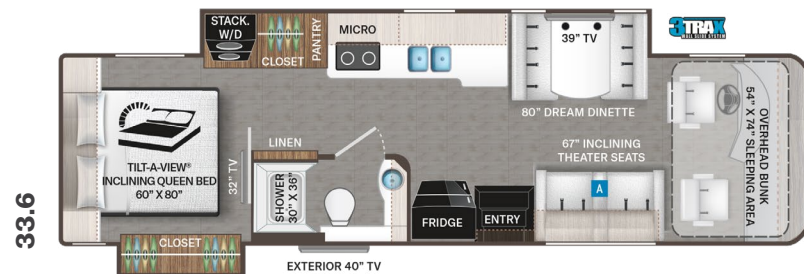

Options Available on
Select Floor Plans:

PALAZZO®