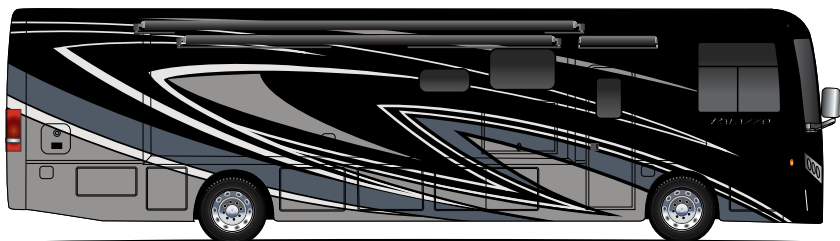

CRYSTAL DOWNS

PACIFIC DUNES

RIVIERA

WINGED FOOT

Options Available on
Select Floor Plans:

OPTIONAL 67" JACKKNIFE SOFA

OPTIONAL 67" THEATER SEATS

OPTIONAL 74" JACKKNIFE SOFA

PALAZZO®

Featured Highlights

CONSTRUCTION & EXTERIOR

- Freightliner® XC-S Straight Rail Chassis with Atlas Foundation™
- Cummins® ISB 6.7L Diesel Engine with 300HP, 660 lb.-ft. Torque (33.5 & 33.6)
- Cummins® ISB 6.7L Diesel Engine with 340HP, 700 lb.-ft. Torque (37.4, 37.5 & 37.6)
- 160-amp, 12-volt Alternator
- In-Block, 750-watt Engine Heater
- 6-Speed Allison Automatic Transmission
- Full Air Front & Rear Drum Anti-Lock Brakes
- I-Beam Front Axle with 55° Wheel Cut
- Air-Ride™ Suspension
- Exhaust Brake
- Sachs® Shock Absorbers
- Under-Hood Light
- 90-gallon Fuel Tank with Dual Fills
- 10,000-lb. Trailer Hitch with 7-pin Round Connector
- Automatic Leveling Jacks with Touchpad Controls
- Welded Tubular Steel Floor
- Welded Tubular Aluminum Roof & Sidewall Cage Construction
- Vacu-Bond Laminated Roof, Walls & Floors with Block Foam Insulation
- One-Piece Fiberglass Front & Rear Caps
- One-Piece Windshield
- One-Piece TPO Roof
- Full-Body Paint Package with Gel-Coat Sidewalls with Invisible Front Paint Protection
- Basement Pass-Through Storage Compartment
- Easy Slide Storage Tray (33.5 & 33.6)
- Side-Hinged, Flush Mount Radius