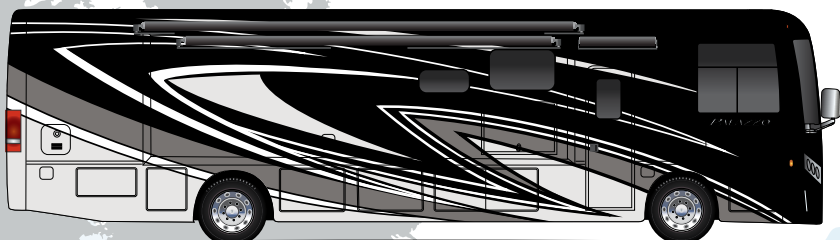

CRYSTAL DOWNS

PACIFIC DUNES

RIVIERA

WINGED FOOT

Options Available on
Select Floor Plans:

OPTIONAL 67" JACKKNIFE SOFA

OPTIONAL 67" THEATER SEATS

OPTIONAL 74" JACKKNIFE SOFA

PALAZZO®

Featured Highlights

CONSTRUCTION & EXTERIOR

- Freightliner® XC-S Straight Rail Chassis with Atlas Foundation™
- Cummins® ISB 6.7L Diesel Engine with 300HP, 660 lb.-ft. Torque (33.5 & 33.6)
- Cummins® ISB 6.7L Diesel Engine with 340HP, 700 lb.-ft. Torque (37.4, 37.5 & 37.6)
- 160-amp, 12-volt Alternator
- In-Block, 750-watt Engine Heater
- 6-Speed Allison Automatic Transmission
- Full Air Front & Rear Drum Anti-Lock Brakes
- I-Beam Front Axle with 55° Wheel Cut
- Air-Ride™ Suspension
- Exhaust Brake
- Sachs® Shock Absorbers
- Under-Hood Light
- 90-gallon Fuel Tank with Dual Fills
- 10,000-lb. Trailer Hitch with 7-pin Round Connector
- Automatic Leveling Jacks with Touchpad Controls
- Welded Tubular Steel Floor
- Welded Tubular Aluminum Roof & Sidewall Cage Construction
- Vacu-Bond Laminated Roof, Walls & Floors with Block Foam Insulation
- One-Piece Fiberglass Front & Rear Caps
- One-Piece Windshield
- One-Piece TPO Roof
- Full-Body Paint Package with Gel-Coat Sidewalls with Invisible Front Paint Protection
- Basement Pass-Through Storage Compartment
- Easy Slide Storage Tray (33.5 & 33.6)
- Side-Hinged, Flush Mount Radius