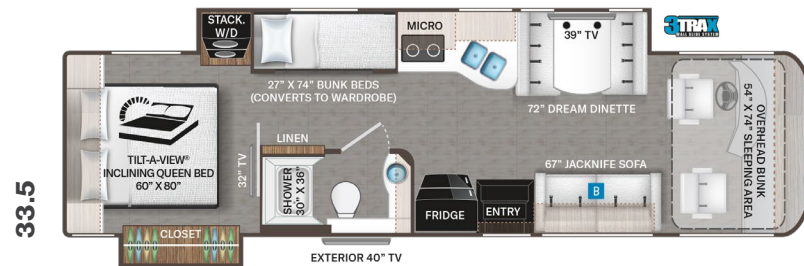

CRYSTAL DOWNS

PACIFIC DUNES

RIVIERA

WINGED FOOT

Options Available on
Select Floor Plans:

OPTIONAL 67" JACKKNIFE SOFA

OPTIONAL 67" THEATER SEATS

OPTIONAL 74" JACKKNIFE SOFA

PALAZZO®

Featured Highlights

CONSTRUCTION & EXTERIOR

- Freightliner® XC-S Straight Rail Chassis with Atlas Foundation™
- Cummins® ISB 6.7L Diesel Engine with 300HP, 660 lb.-ft. Torque (33.5 & 33.6)
- Cummins® ISB 6.7L Diesel Engine with 340HP, 700 lb.-ft. Torque (37.4, 37.5 & 37.6)
- 160-amp, 12-volt Alternator
- In-Block, 750-watt Engine Heater
- 6-Speed Allison Automatic Transmission
- Full Air Front & Rear Drum Anti-Lock Brakes
- I-Beam Front Axle with 55° Wheel Cut
- Air-Ride™ Suspension
- Exhaust Brake
- Sachs® Shock Absorbers
- Under-Hood Light
- 90-gallon Fuel Tank with Dual Fills
- 10,000-lb. Trailer Hitch with 7-pin Round Connector
- Automatic Leveling Jacks with Touchpad Controls
- Welded Tubular Steel Floor
- Welded Tubular Aluminum Roof & Sidewall Cage Construction
- Vacu-Bond Laminated Roof, Walls & Floors with Block Foam Insulation
- One-Piece Fiberglass Front & Rear Caps
- One-Piece Windshield
- One-Piece TPO Roof
- Full-Body Paint Package with Gel-Coat Sidewalls with Invisible Front Paint Protection
- Basement Pass-Through Storage Compartment
- Easy Slide Storage Tray (33.5 & 33.6)
- Side-Hinged, Flush Mount Radius

BEDROOM & BATHROOM

- King Size Bed with Tilt-A-View® Inclining Mechanism (37.4)
- Queen Size Bed with Tilt-A-View® Inclining Mechanism (33.5, 33.6, 37.5 & 37.6)
- Bunk Beds (33.5 & 37.6)
- USB Charging Ports in Nightstands
- Attractive Headboard, Bedspread & Throw Pillows
- Sconce Wall Lighting (33.5 & 33.6)
- Porcelain Toilet
- Oversized Fiberglass Shower with Glass Door
- Oxygenics® Shower Head
- Showermi\$er Hot Water Recycling System
- Power Vent in Bathroom