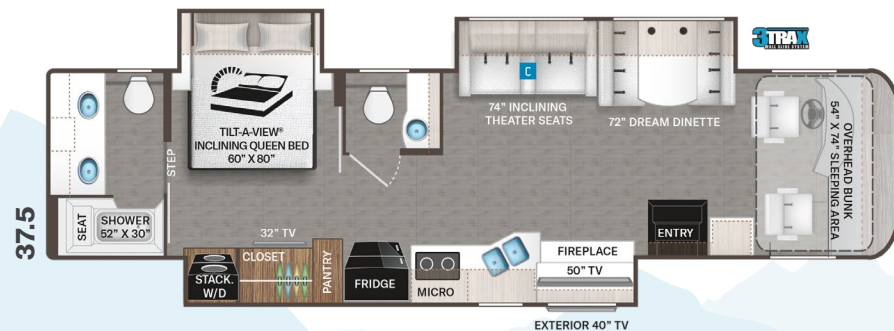

PALAZZO®

Featured Highlights

CONSTRUCTION & EXTERIOR

- Freightliner® XC-S Straight Rail Chassis with Atlas Foundation™
- Cummins® ISB 6.7L Diesel Engine with 300HP, 660 lb.-ft. Torque (33.5 & 33.6)
- Cummins® ISB 6.7L Diesel Engine with 340HP, 700 lb.-ft. Torque (37.4, 37.5 & 37.6)
- 160-amp, 12-volt Alternator
- In-Block, 750-watt Engine Heater
- 6-Speed Allison Automatic Transmission
- Full Air Front & Rear Drum Anti-Lock Brakes
- I-Beam Front Axle with 55° Wheel Cut
- Air-Ride™ Suspension
- Exhaust Brake
- Sachs® Shock Absorbers
- Under-Hood Light
- 90-gallon Fuel Tank with Dual Fills
- 10,000-lb. Trailer Hitch with 7-pin Round Connector
- Automatic Leveling Jacks with Touchpad Controls
- Welded Tubular Steel Floor
- Welded Tubular Aluminum Roof & Sidewall Cage Construction
- Vacu-Bond Laminated Roof, Walls & Floors with Block Foam Insulation
- One-Piece Fiberglass Front & Rear Caps
- One-Piece Windshield
- One-Piece TPO Roof
- Full-Body Paint Package with Gel-Coat Sidewalls with Invisible Front Paint Protection
- Basement Pass-Through Storage Compartment
- Easy Slide Storage Tray (33.5 & 33.6)
- Side-Hinged, Flush Mount Radius

BEDROOM & BATHROOM

- King Size Bed with Tilt-A-View® Inclining Mechanism (37.4)
- Queen Size Bed with Tilt-A-View® Inclining Mechanism (33.5, 33.6, 37.5 & 37.6)
- Bunk Beds (33.5 & 37.6)
- USB Charging Ports in Nightstands
- Attractive Headboard, Bedspread & Throw Pillows
- Sconce Wall Lighting (33.5 & 33.6)
- Porcelain Toilet
- Oversized Fiberglass Shower with Glass Door
- Oxygenics® Shower Head
- Showermi\$er Hot Water Recycling System
- Power Vent in Bathroom