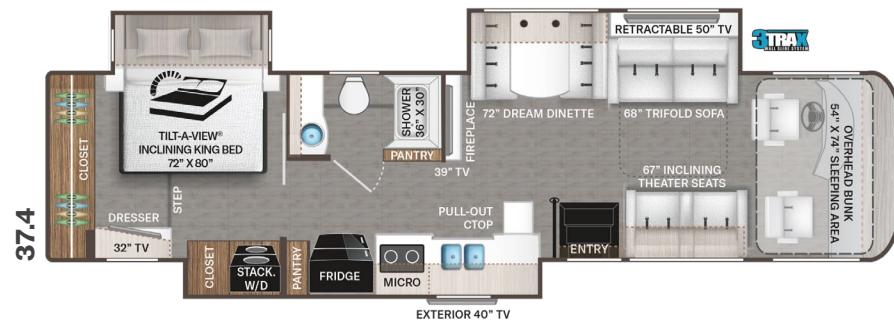

Options Available on
Select Floor Plans:

PALAZZO®