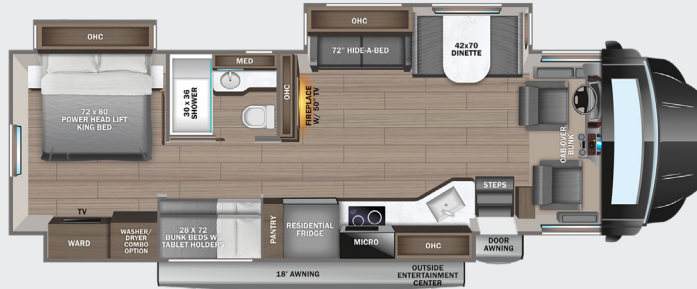

OPTIONS

A

12 Cu. Ft. Fridge

B

Theater Sofa

C

Hide-a-bed

D

Freestanding Dinette

37K

OPTIONS: A, D

37L

OPTIONS: A, B

37M

OPTIONS: A, C, D

EXTERIOR SELECTIONS

INTERIOR

Custom-molded ABS surround in cab-over area
 Overhead bunk with 750 lb. capacity
 JAYCOMMAND® powered by Firefly
 84 in. interior ceiling height with padded vinyl ceiling
 High-intensity, recessed LED ceiling lights
 Vinyl plank flooring
 Raised-panel hardwood cabinetry throughout
 Deluxe hidden cabinet hinges
 Ball-bearing drawer guides
 Jayco-exclusive, easy-operation legless dinette table
 2-point lap safety belts in all designated seating locations
 30,000 BTU auto-ignition furnace
 Electric fireplace
 LED HD Smart TV in living area
 Cable TV hookup with RG-6 coax and video selector switch
 Winegard 2.0 Wi-fi/4G antenna
 Wood-framed kitchen window with spice cabinets
 2-burner induction cooktop
 LED-lit, solid-surface kitchen countertops with recessed stainless steel sink and sink covers
 Pull-out countertop extension (select models)
 Water filtration system
 Shower with decorative surround, glass door, skylight and light
 Porcelain toilet with foot flush
 LED-lit, stainless-steel bathroom sink
 Powered roof vent in bathroom with wall switch
 Walk-around, king-size bed with power head lift, bedspread and nightstands
 USB port and wireless charging in nightstands
 Under-bed storage
 LED HD Smart TV in bedroom
 Large wardrobes
 Bunks with industry-exclusive 300 lb. capacity each (37L)
 Wall-mounted tablet holder in each bunk (37L)
 Smoke alarm
 Carbon monoxide detector

OPTIONS

Power theater seating (N/A 37K, STD on 37M)
 Freestanding table with 4 chairs (N/A 37L)
 12 cu.ft. gas/electric, 4-door refrigerator
 Combination washer/dryer (N/A 37K)
 Stackable washer/dryer (37K)
 Hide-a-bed sofa (37M)
 Canadian Shaw® TRAV'LER® satellite dish
 Winegard® TRAV'LER® satellite dish - DIRECTV®
 Slide-out tray with 12V refrigerator cooler in basement