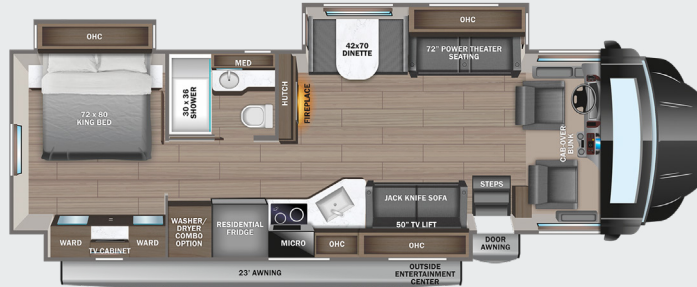

OPTIONS

A

12 Cu. Ft. Fridge

B

Theater Sofa

C

Hide-a-bed

D

Freestanding Dinette

37K

OPTIONS: A, D

37L

OPTIONS: A, B

37M

OPTIONS: A, C, D

EXTERIOR SELECTIONS

INTERIOR

Custom-molded ABS surround in cab-over area
 Overhead bunk with 750 lb. capacity
 JAYCOMMAND® powered by Firefly
 84 in. interior ceiling height with padded vinyl ceiling
 High-intensity, recessed LED ceiling lights
 Vinyl plank flooring
 Raised-panel hardwood cabinetry throughout
 Deluxe hidden cabinet hinges
 Ball-bearing drawer guides
 Jayco-exclusive, easy-operation legless dinette table
 2-point lap safety belts in all designated seating locations
 30,000 BTU auto-ignition furnace
 Electric fireplace
 LED HD Smart TV in living area
 Cable TV hookup with RG-6 coax and video selector switch
 Winegard 2.0 Wi-fi/4G antenna
 Wood-framed kitchen window with spice cabinets
 2-burner induction cooktop
 LED-lit, solid-surface kitchen countertops with recessed stainless steel sink and sink covers
 Pull-out countertop extension (select models)
 Water filtration system
 Shower with decorative surround, glass door, skylight and light
 Porcelain toilet with foot flush
 LED-lit, stainless-steel bathroom sink
 Powered roof vent in bathroom with wall switch
 Walk-around, king-size bed with power head lift, bedspread and nightstands
 USB port and wireless charging in nightstands
 Under-bed storage
 LED HD Smart TV in bedroom
 Large wardrobes
 Bunks with industry-exclusive 300 lb. capacity each (37L)
 Wall-mounted tablet holder in each bunk (37L)
 Smoke alarm
 Carbon monoxide detector

OPTIONS

Power theater seating (N/A 37K, STD on 37M)
 Freestanding table with 4 chairs (N/A 37L)
 12 cu.ft. gas/electric, 4-door refrigerator
 Combination washer/dryer (N/A 37K)
 Stackable washer/dryer (37K)
 Hide-a-bed sofa (37M)
 Canadian Shaw® TRAV'LER® satellite dish
 Winegard® TRAV'LER® satellite dish - DIRECTV®
 Slide-out tray with 12V refrigerator cooler in basement