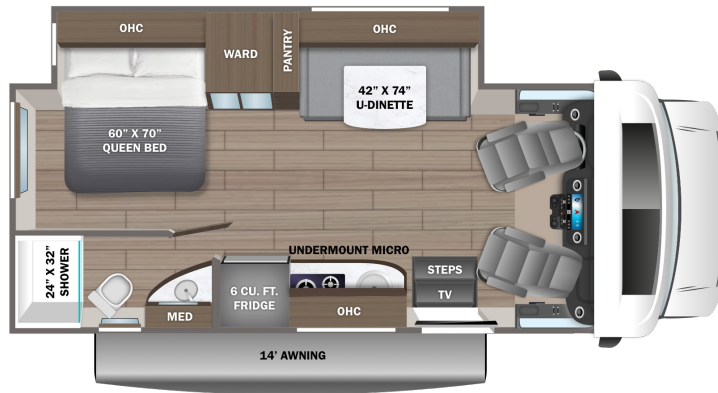

### OPTIONS

A

Theater Sofa

B

B+ Front Cap with Overhead Storage

24RP OPTIONS: A, B

## INTERIOR

Custom-molded ABS surround in cab-over area  
Overhead bunk with 750 lb. capacity  
Firefly total coach control system with wall-mounted touchscreen and mobile app  
80 in. interior ceiling height with padded vinyl ceiling  
High-intensity LED ceiling lights  
Tecnoform® high-gloss cabinetry  
Ball-bearing drawer guides  
Jayco-exclusive, easy-operation legless dinette table (24RP)

U-shaped dinette with stow away pedestal legs (24LP)  
12V USB charging station in dinette area  
2-point lap safety belts in all designated seating locations  
Car seat tethers (select floorplans)  
Day/night roller shades  
15,000 BTU A/C  
30,000 BTU auto-ignition ducted furnace  
Powered roof vent in living area with wall switch  
LED HD TV in living area  
6 cu. ft. 3-way refrigerator  
2-burner, drop-in cooktop with flush cover  
Convection microwave  
Tecnoform® high-gloss countertops  
Stainless steel sink with wooden cover/cutting board  
Decorative kitchen backsplash  
Shower with decorative surround and skylight  
Stainless steel bathroom sink  
Porcelain toilet with foot flush  
Powered roof vent in bathroom with wall switch  
Queen-size bed with bedspread (24LP)  
Queen-size power Murphy bed (24RP)  
USB port(s) in bedroom  
Under-bed storage (select models)  
Bedroom TV prep (24LP)  
Large wardrobes  
Smoke alarm  
Carbon monoxide detector  
Fire extinguisher