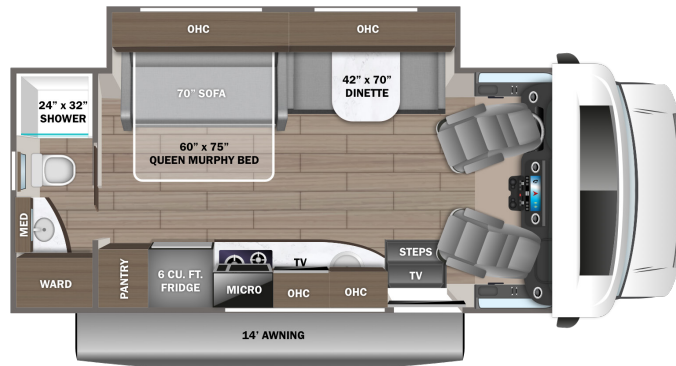

### OPTIONS

A

Theater Sofa

B

B+ Front Cap with Overhead Storage

24RP OPTIONS: A, B

## INTERIOR

Custom-molded ABS surround in cab-over area  
Overhead bunk with 750 lb. capacity  
Firefly total coach control system with wall-mounted touchscreen and mobile app  
80 in. interior ceiling height with padded vinyl ceiling  
High-intensity LED ceiling lights  
Tecnoform® high-gloss cabinetry  
Ball-bearing drawer guides  
Jayco-exclusive, easy-operation legless dinette table (24RP)

U-shaped dinette with stow away pedestal legs (24LP)  
12V USB charging station in dinette area  
2-point lap safety belts in all designated seating locations  
Car seat tethers (select floorplans)  
Day/night roller shades  
15,000 BTU A/C  
30,000 BTU auto-ignition ducted furnace  
Powered roof vent in living area with wall switch  
LED HD TV in living area  
6 cu. ft. 3-way refrigerator  
2-burner, drop-in cooktop with flush cover  
Convection microwave  
Tecnoform® high-gloss countertops  
Stainless steel sink with wooden cover/cutting board  
Decorative kitchen backsplash  
Shower with decorative surround and skylight  
Stainless steel bathroom sink  
Porcelain toilet with foot flush  
Powered roof vent in bathroom with wall switch  
Queen-size bed with bedspread (24LP)  
Queen-size power Murphy bed (24RP)  
USB port(s) in bedroom  
Under-bed storage (select models)  
Bedroom TV prep (24LP)  
Large wardrobes  
Smoke alarm  
Carbon monoxide detector  
Fire extinguisher