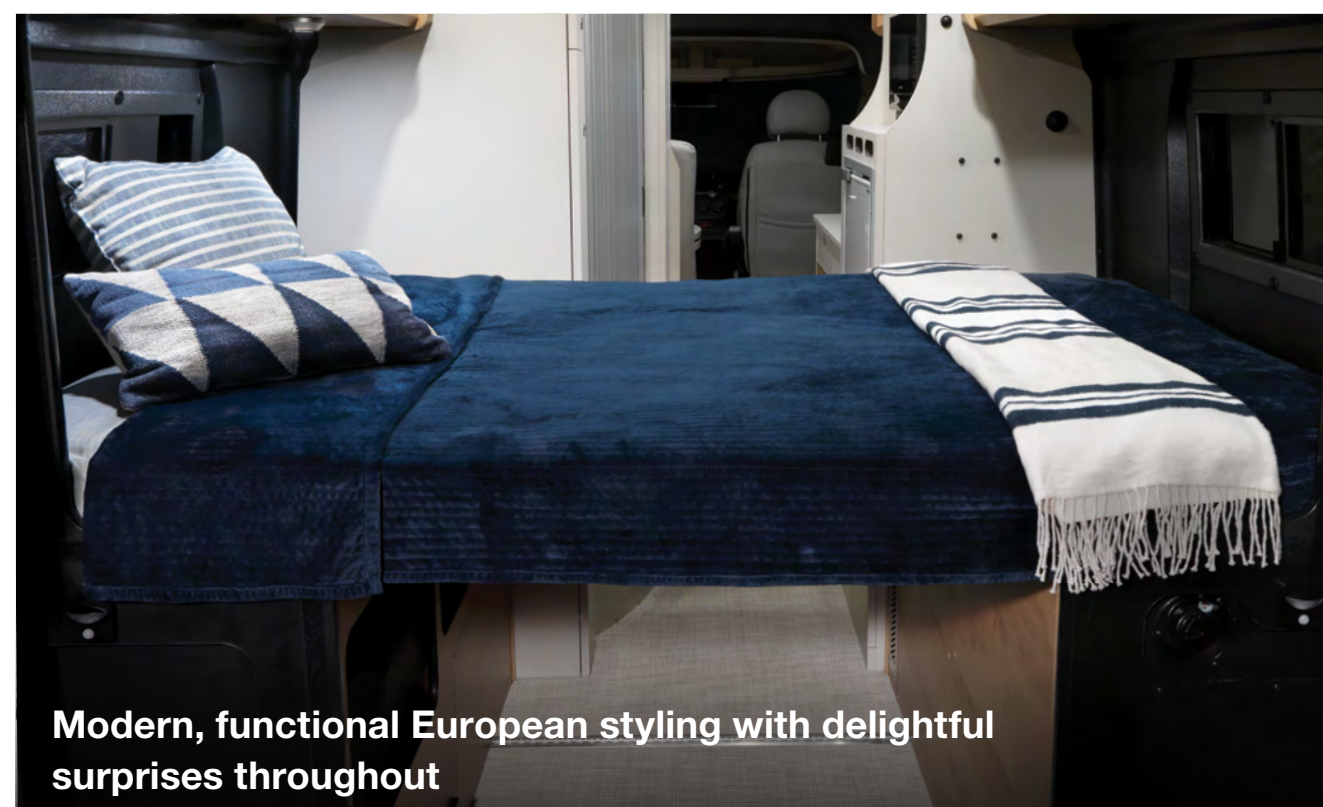

A high-capacity battery and a simple, single-fuel-source comfort system for ease of use

Modern, functional European styling with delightful surprises throughout