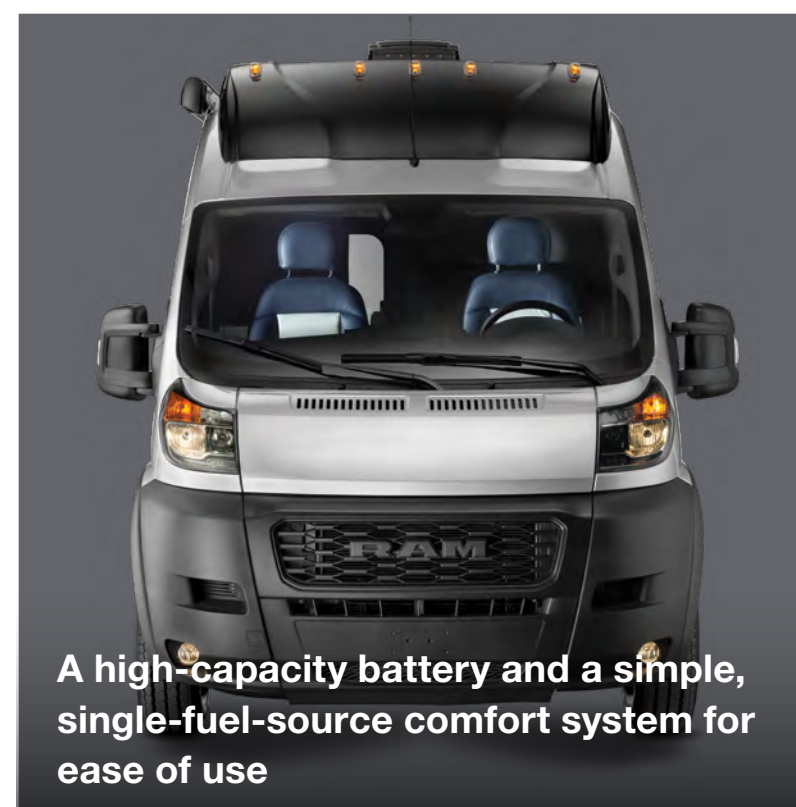

A high-capacity battery and a simple, single-fuel-source comfort system for ease of use