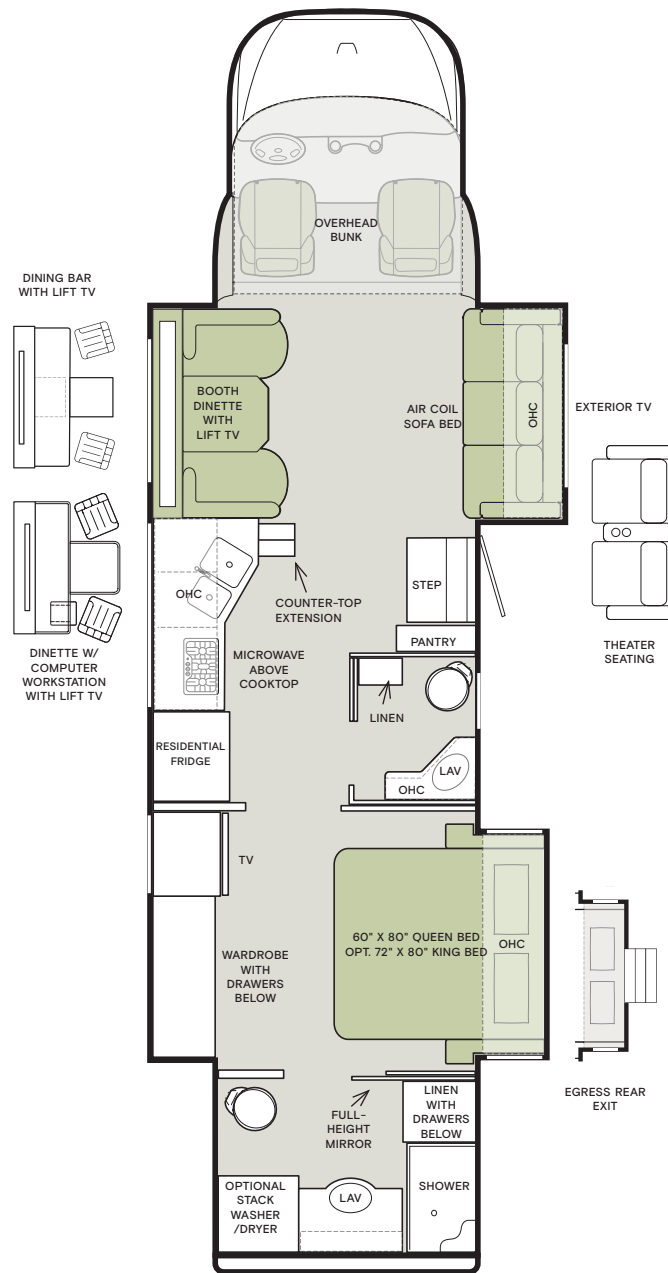

38 BB

Premium Paint System and Interior Décor