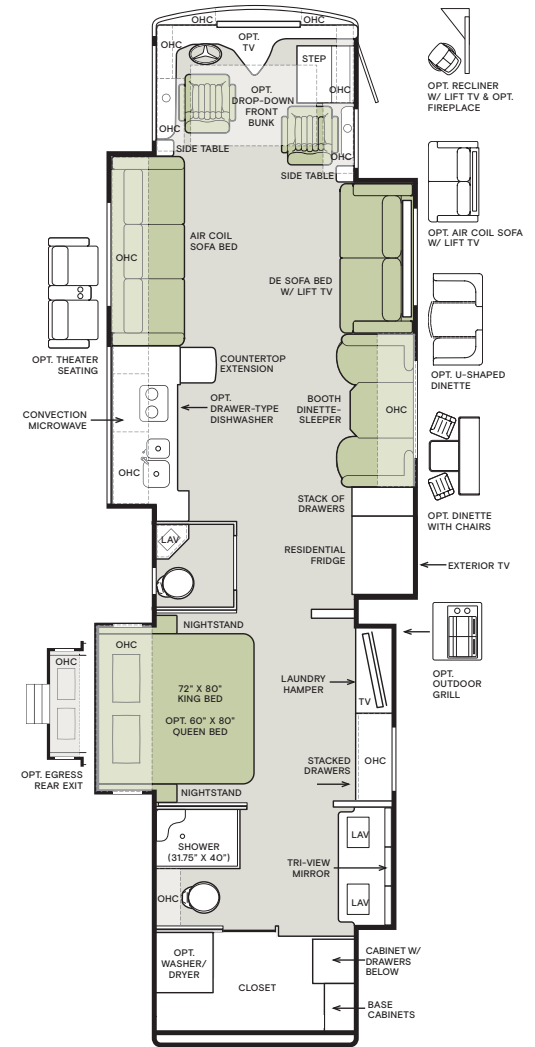

Floor Plans and Specifications

FLOOR PLAN	Overall Length (approx.) ¹	Wheel Base ²	Overall Width ¹	Overall Height ³	Interior Height	Interior Width	Square Footage (approx.) ⁴	Basement Storage (cubic feet, approx.) ⁵	GAWR-Front (pounds)	GAWR-Tag Axle (pounds)	GAWR-Rear (pounds)	GVWR (pounds)	Maximum Trailer Weight (pounds) ⁵	Hitch Rating (pounds)	GCWR (pounds)
35 CH	37' 9"	222"	13' 3"	14"	83"	96"	375	131	15,660	-	24,000	39,660	10,000	10,000	49,660
37 BH	38' 2"	234"	13' 3"	14"	83"	96"	375	162	15,660	-	24,000	39,660	10,000	10,000	49,660
40 IH	41' 4"	266"	13' 3"	14"	83"	96"	405	232	15,660	-	24,000	39,660	10,000	10,000	49,660
44 OH	45'	310"	13' 3"	14"	83"	96"	440	232	15,660	10,000	24,000	45,660	10,000	10,000	55,660

³ 37 BH's overall height increased from 12' 7" to 13' 3" due to new XSH Chassis.

⁴ Square footage was calculated with the slide-outs fully extended.

⁵ Maximum trailer weight is dependent on the loading and towing variables which include the GVWR, GAWR, and GCWR, as well as adequate trailer brakes.

35 CH

37 BH

40 IH

44 OH

If optional furniture combinations are selected, window locations may vary from diagram shown. All options may not be available in every model. Because of progressive improvements and specifications, standard and optional equipment are subject to change without notice or obligation. For a complete and up-to-date list of available options and specifications, visit tiffinmotorhomes.com.

Interior Décor

Make your experience on the road all your own. Express yourself by choosing interior appointments such as cabinet finishes, flooring, and décor packages for every part of your motorhome. In the 2025 Phaeton, you'll be able to travel in style no matter where you go.