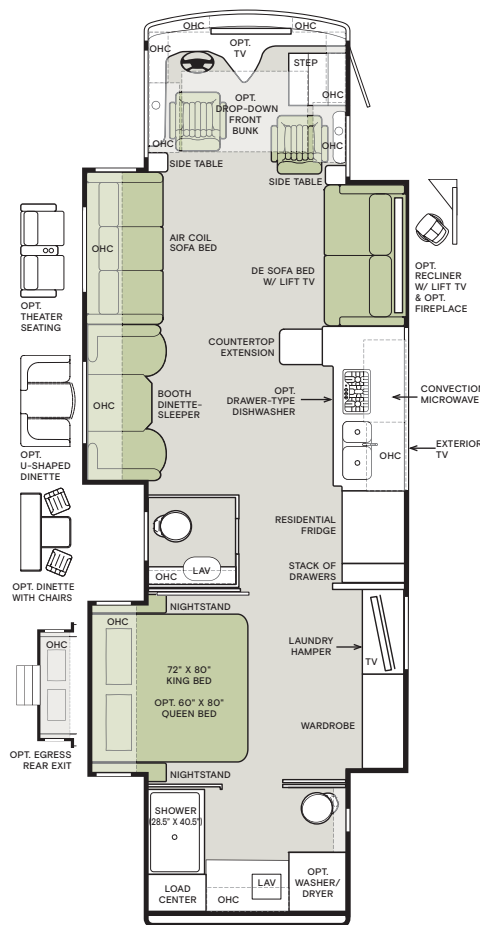

Floor Plans and Specifications

FLOOR PLAN	Overall Length (approx.) ¹	Wheel Base ²	Overall Width ¹	Overall Height ³	Interior Height	Interior Width	Square Footage (approx.) ⁴	Basement Storage (cubic feet, approx.) ⁵	GAWR-Front (pounds)	GAWR-Tag Axle (pounds)	GAWR-Rear (pounds)	GVWR (pounds)	Maximum Trailer Weight (pounds) ⁵	Hitch Rating (pounds)	GCWR (pounds)
35 CH	37' 9"	222"	13' 3"	14"	83"	96"	375	131	15,660	-	24,000	39,660	10,000	10,000	49,660
37 BH	38' 2"	234"	13' 3"	14"	83"	96"	375	162	15,660	-	24,000	39,660	10,000	10,000	49,660
40 IH	41' 4"	266"	13' 3"	14"	83"	96"	405	232	15,660	-	24,000	39,660	10,000	10,000	49,660
44 OH	45'	310"	13' 3"	14"	83"	96"	440	232	15,660	10,000	24,000	45,660	10,000	10,000	55,660

¹ The approximated coach width and length does not include side-view mirrors and rear ladders.

² On tag axle coaches, measurement is taken from the center of the steer axle to the centerline between the drive and tag axle.

³ 37 BH's overall height increased from 12' 7" to 13' 3" due to new XSH Chassis.

⁴ Square footage was calculated with the slide-outs fully extended.

⁵ Maximum trailer weight is dependent on the loading and towing variables which include the GVWR, GAWR, and GCWR, as well as adequate trailer brakes.

35 CH

37 BH

40 IH

44 OH

If optional furniture combinations are selected, window locations may vary from diagram shown. All options may not be available in every model. Because of progressive improvements and specifications, standard and optional equipment are subject to change without notice or obligation. For a complete and up-to-date list of available options and specifications, visit tiffinmotorhomes.com.