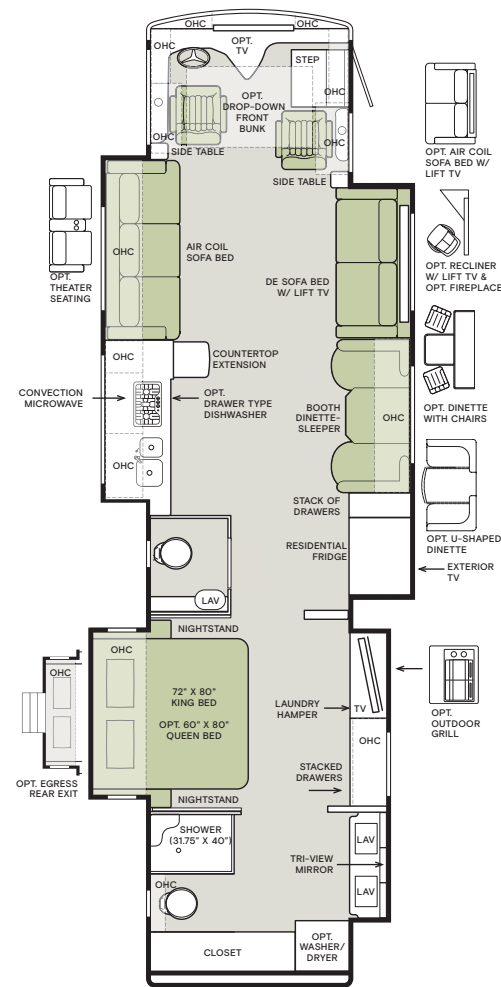

Floor Plans and Specifications

FLOOR PLAN	Overall Length (approx.) ¹	Wheel Base ²	Overall Width ¹	Overall Height ³	Interior Height	Interior Width	Square Footage (approx.) ⁴	Basement Storage (cubic feet, approx.) ⁵	GAWR-Front (pounds)	GAWR-Tag Axle (pounds)	GAWR-Rear (pounds)	GVWR (pounds)	Maximum Trailer Weight (pounds) ⁵	Hitch Rating (pounds)	GCWR (pounds)
35 CH	37' 9"	222"	13' 3"	14"	83"	96"	375	131	15,660	-	24,000	39,660	10,000	10,000	49,660
37 BH	38' 2"	234"	13' 3"	14"	83"	96"	375	162	15,660	-	24,000	39,660	10,000	10,000	49,660
40 IH	41' 4"	266"	13' 3"	14"	83"	96"	405	232	15,660	-	24,000	39,660	10,000	10,000	49,660
44 OH	45'	310"	13' 3"	14"	83"	96"	440	232	15,660	10,000	24,000	45,660	10,000	10,000	55,660

¹ The approximated coach width and length does not include side-view mirrors and rear ladders.

² On tag axle coaches, measurement is taken from the center of the steer axle to the centerline between the drive and tag axle.

³ 37 BH's overall height increased from 12' 7" to 13' 3" due to new XSH Chassis.

⁴ Square footage was calculated with the slide-outs fully extended.

⁵ Maximum trailer weight is dependent on the loading and towing variables which include the GVWR, GAWR, and GCWR, as well as adequate trailer brakes.

35 CH

37 BH

40 IH

44 OH

If optional furniture combinations are selected, window locations may vary from diagram shown. All options may not be available in every model. Because of progressive improvements and specifications, standard and optional equipment are subject to change without notice or obligation. For a complete and up-to-date list of available options and specifications, visit tiffinmotorhomes.com.