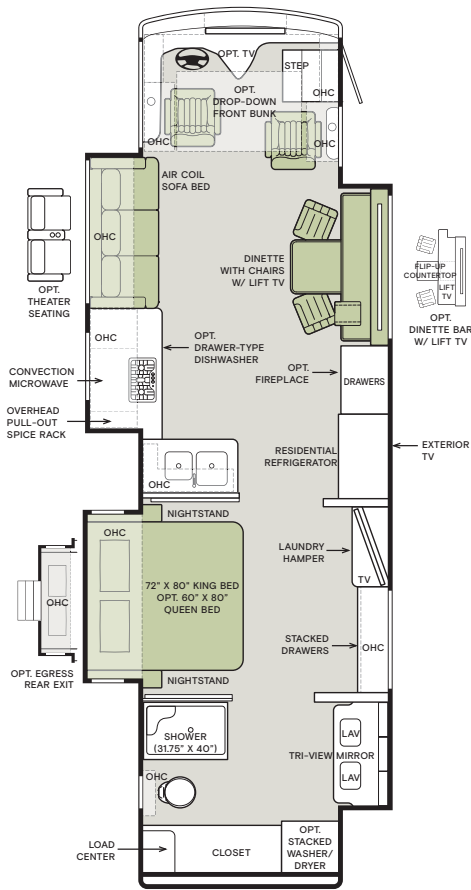

Floor Plans and Specifications

FLOOR PLAN	Overall Length (approx.)¹	Wheel Base²	Overall Width¹	Overall Height³	Interior Height	Interior Width	Square Footage (approx.)⁴	Basement Storage (cubic feet, approx.)⁵	GAWR-Front (pounds)	GAWR-Tag Axle (pounds)	GAWR-Rear (pounds)	GVWR (pounds)	Maximum Trailer Weight (pounds)⁵	Hitch Rating (pounds)	GCWR (pounds)
35 CH	37' 9"	222"	13' 3"	14"	83"	96"	375	131	15,660	-	24,000	39,660	10,000	10,000	49,660
37 BH	38' 2"	234"	13' 3"	14"	83"	96"	375	162	15,660	-	24,000	39,660	10,000	10,000	49,660
40 IH	41' 4"	266"	13' 3"	14"	83"	96"	405	232	15,660	-	24,000	39,660	10,000	10,000	49,660
44 OH	45'	310"	13' 3"	14"	83"	96"	440	232	15,660	10,000	24,000	45,660	10,000	10,000	55,660

¹ The approximated coach width and length does not include side-view mirrors and rear ladders.

² On tag axle coaches, measurement is taken from the center of the steer axle to the centerline between the drive and tag axle.

³ 37 BH's overall height increased from 12' 7" to 13' 3" due to new XSH Chassis.

⁴ Square footage was calculated with the slide-outs fully extended.

⁵ Maximum trailer weight is dependent on the loading and towing variables which include the GVWR, GAWR, and GCWR, as well as adequate trailer brakes.

35 CH