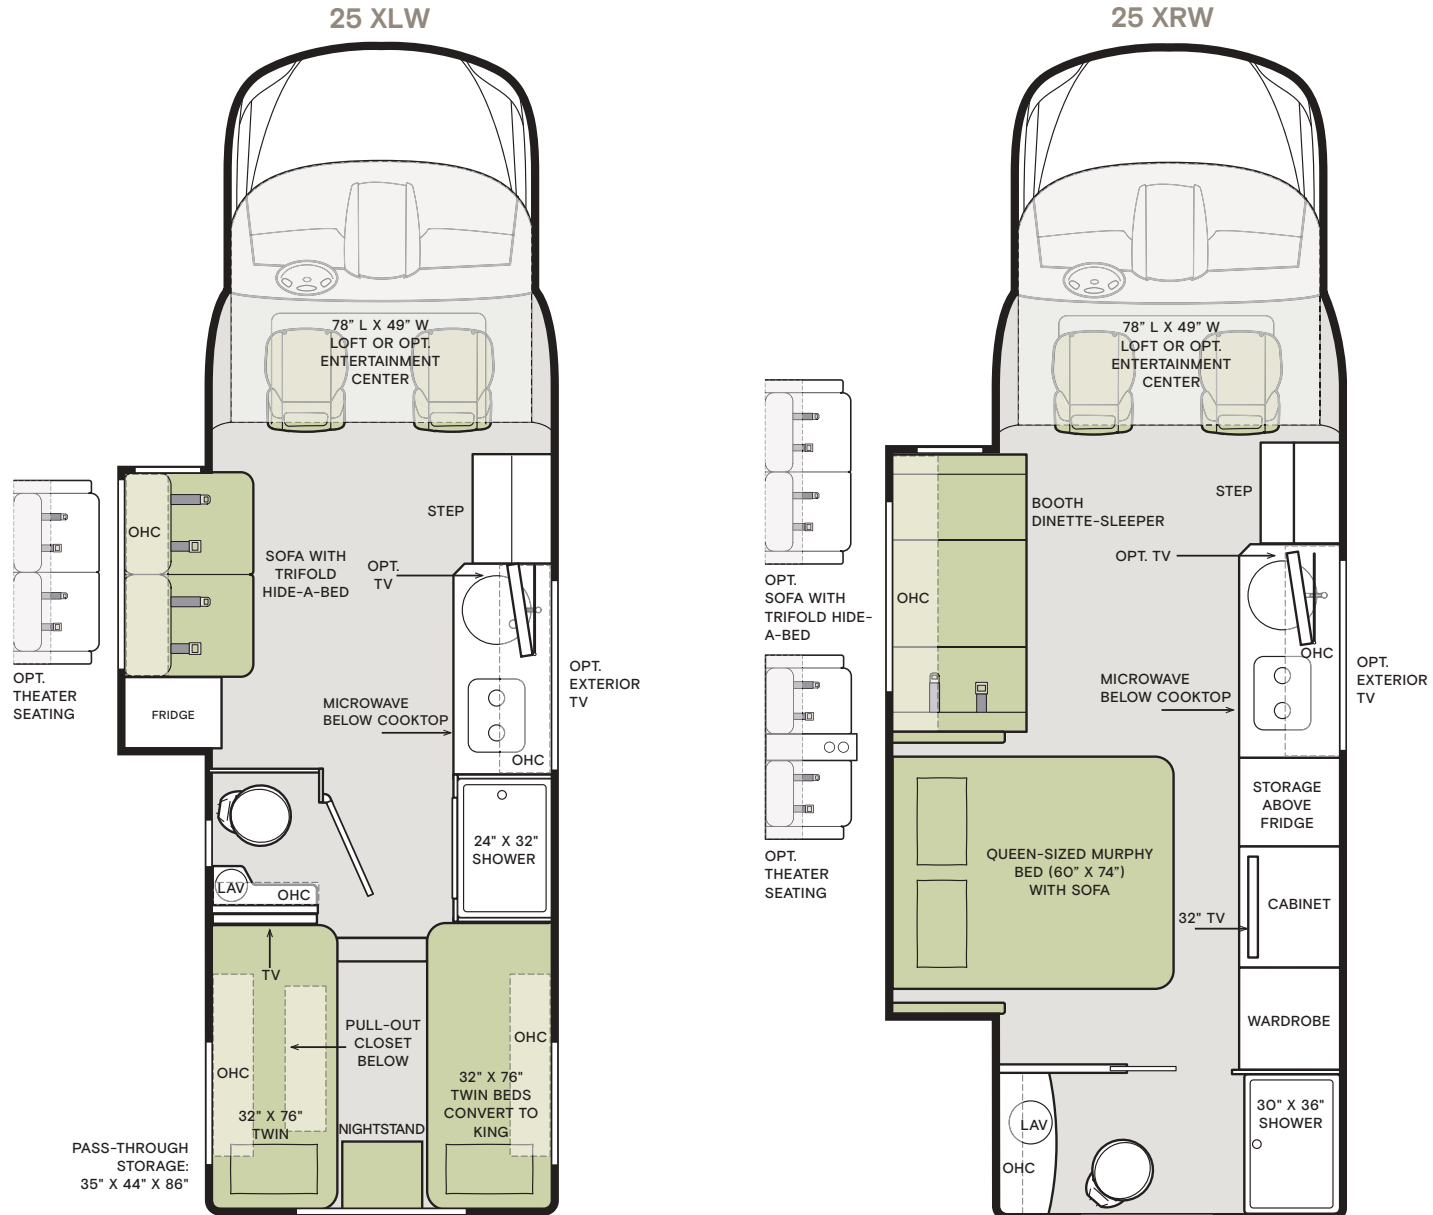

Generation 7 Paint Schemes

G7 SILVER SAND

G7 COASTAL BLUE

G7 SEA MIST

Floor Plans and Specifications

FLOOR PLAN	Overall Length (approx.)	Wheel Base	Overall Width ¹	Overall Height	Interior Height	Interior Width	Basement Storage (cubic feet, approx.)	Square Footage (approx.)	GAWR-Front (pounds)	GAWR-Rear (pounds)	GVWR (pounds)	Hitch Rating (pounds) ²	GCWR (pounds)
25 XLW	25' 8"	170.3"	90"	11' 4"	86"	87"	130	146	4,410	7,720	11,030	5,000	15,250
25 XRW	25' 8"	170.3"	90"	11' 4"	86"	87"	54	164	4,410	7,720	11,030	5,000	15,250

¹ The approximated coach width and length does not include side-view mirrors and rear ladders.

² Tow ratings and ability are subject to gross combined weight ratings on the tow vehicle. Hitch rated at 500-pound vertical tongue weight and includes 7-pin connector.