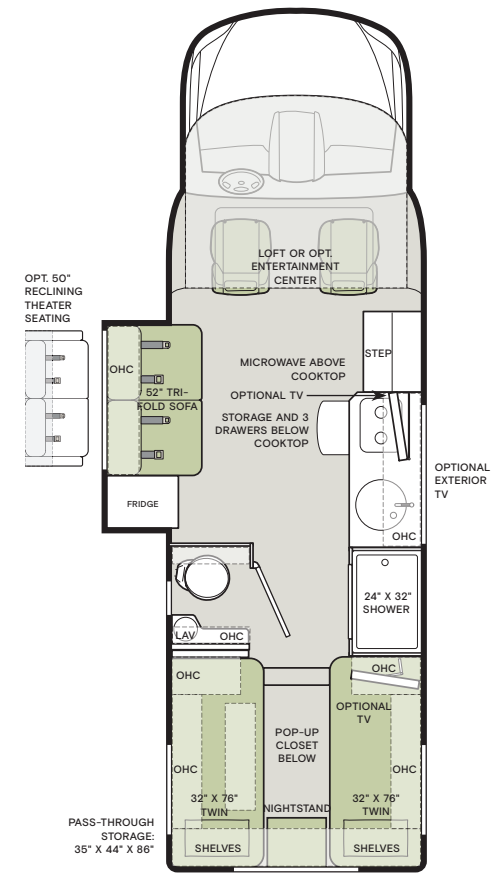

25 TW

25 SW

25 RW

25 LW

Interior Décor

Make it all yours. Personalize your décor experience with the Wayfarer's customization options. Choose between our four décor packages, as well as handcrafted wood cabinetry. The Wayfarer's luxury design options allow you to arrive and live in style, wherever your travels and adventures take you.