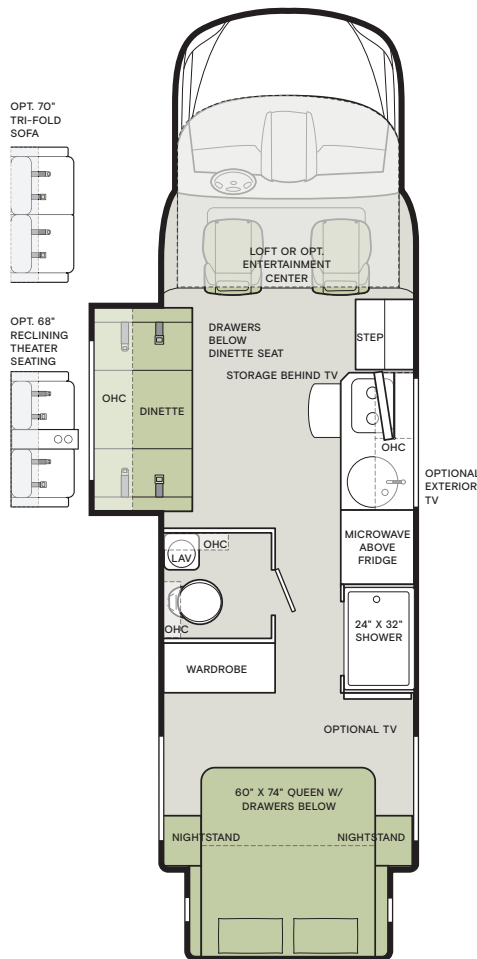

Floor Plans

The design of every Wayfarer floor plan must meet four essential criteria: Maximum space, Optimal organization, Relaxation plus, and Elegant atmosphere. Tiffin's MORE Plans offer your family the most comfortable layout for life on the road.

If optional furniture combinations are selected, window locations may vary from diagram shown. All options may not be available in every model.

Because of progressive improvements and specifications, standard and optional equipment are subject to change without notice or obligation. For a complete and up-to-date list of available options and specifications, visit tiffinmotorhomes.com.

25 SW