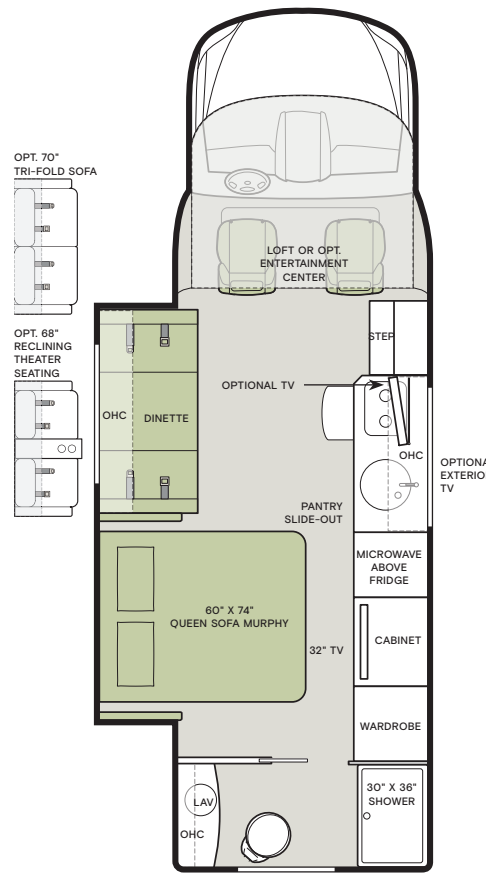

25 TW

25 SW

25 RW

25 LW

Interior Décor

Make it all yours. Personalize your décor experience with the Wayfarer's customization options. Choose between our four décor packages, as well as handcrafted wood cabinetry. The Wayfarer's luxury design options allow you to arrive and live in style, wherever your travels and adventures take you.