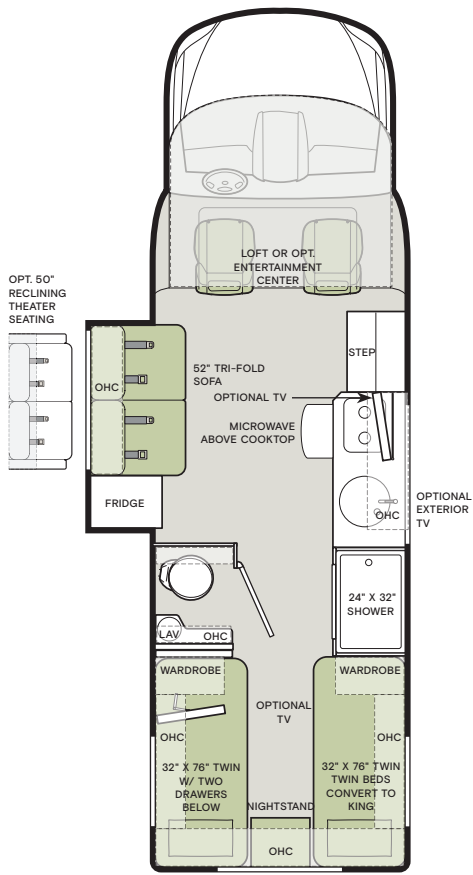

25 TW

25 SW

25 RW

25 LW

Interior Décor

Make it all yours. Personalize your décor experience with the Wayfarer's customization options. Choose between our four décor packages, as well as handcrafted wood cabinetry. The Wayfarer's luxury design options allow you to arrive and live in style, wherever your travels and adventures take you.