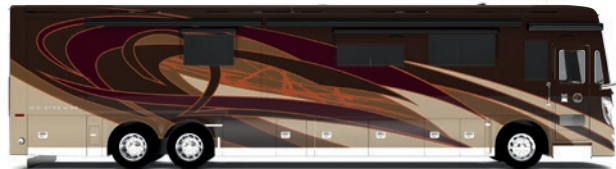

G9 COPPER CARAMEL