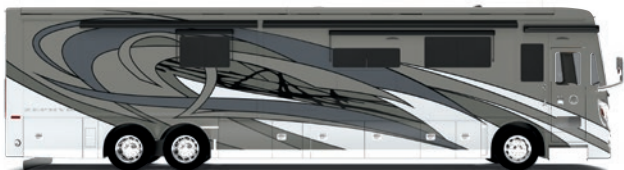

G9 IRON SLATE