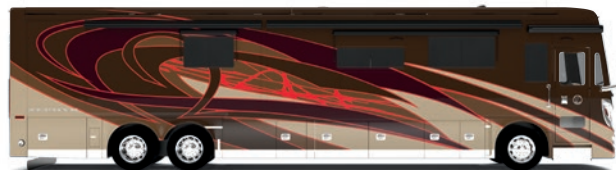

G9 LASER RED