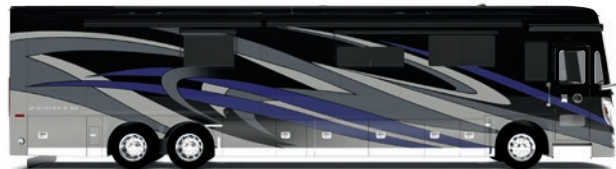

G8 WATERFALL