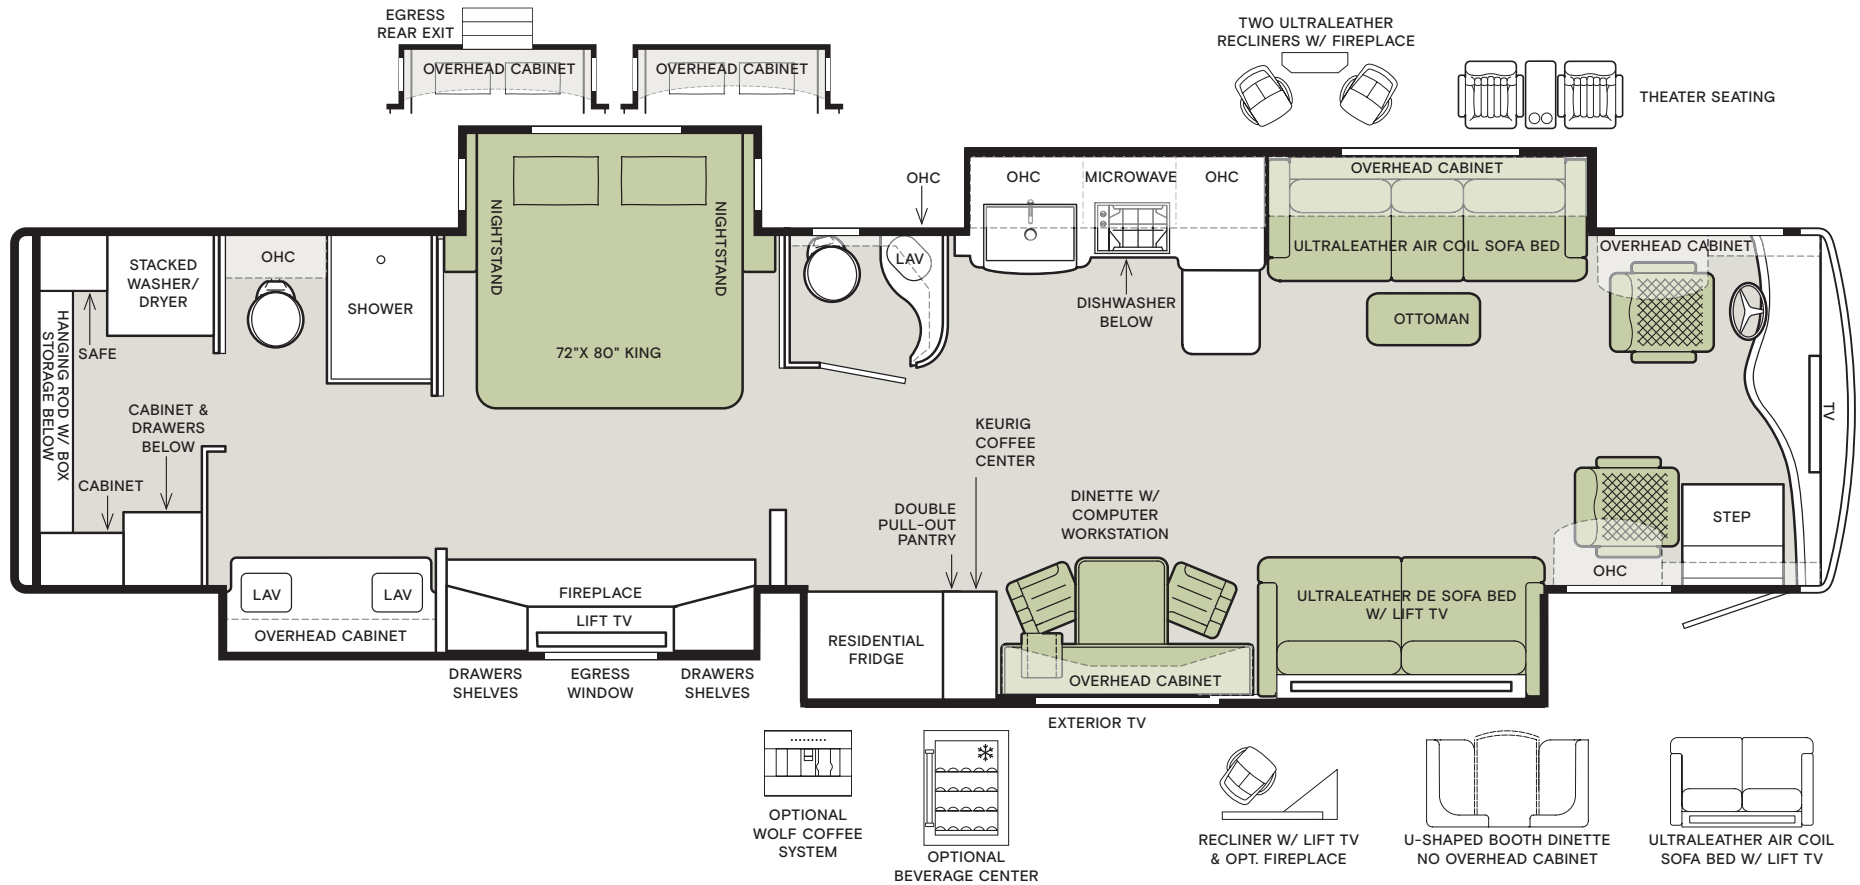

Floor Plan

The design of the Zephyr floor plan must meet four essential criteria: Maximum space, Optimal organization, Relaxation plus, and Elegant atmosphere. Tiffin's MORE Plans offer your family the most comfortable layout for life on the road.

If optional furniture combinations are selected, window locations may vary from diagram shown.

All options may not be available in every model. Because of progressive improvements and specifications, standard and optional equipment are subject to change out notice or obligation.

For a complete and up-to-date list of available options and specifications, visit tiffinmotorhomes.com.

45 PZ