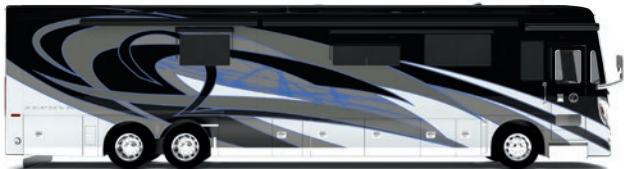

G9 COASTAL COBALT