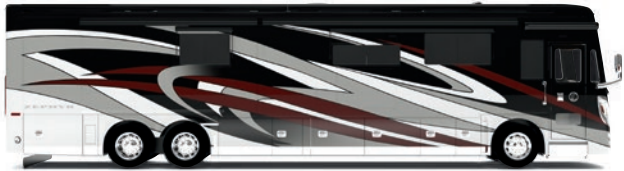

Premium Paint System

Our eight-step full-body paint system features premium grade paints sealed with three layers of superclear coat with ultraviolet protection. An additional layer of scratch-resistant plastic coating protects the front of the coach, stairwell, and entry door lock.

G8 CINDERWOOD